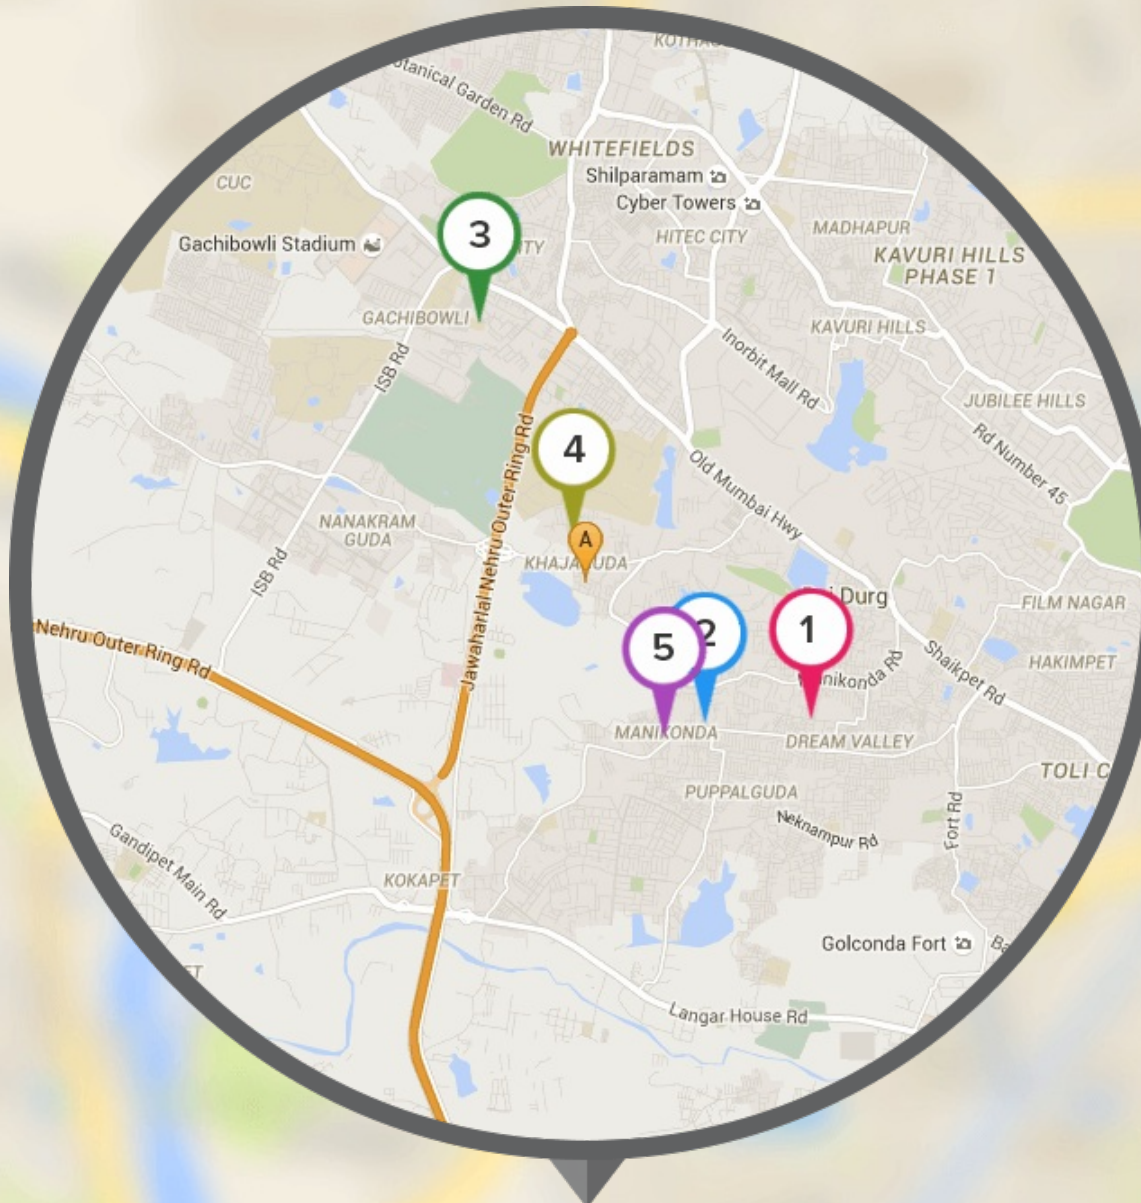

LOCALITY INSIGHT

Everything you want to know about the locality

Play Schools

Top 5 Play Schools (within 5 kms)

- | | | |
|---|---|--------|
| 1 | Bachpan
★★★★★ | 3.73Km |
| 2 | Usha Day Care Center
★★★★★ | 2.03Km |
| 3 | Little Millennium
★★★★★ | 4.78Km |
| 4 | Little Einsteins Gachibowli
★★★★★ | 1.49Km |
| 5 | EuroKids Gachibowli, Hyderabad
★★★★★ | 1.81Km |

A Represents the location of ACE Constructions Atlantis

Schools

Top 5 Schools (within 5 kms)

- | | | | |
|---|-------------------------------|-------|--------|
| 1 | Little Daffodils School | ★★★★★ | 2.67Km |
| 2 | Delhi School Of Excellence | ★★★★★ | 1.87Km |
| 3 | Kendriya Vidyalaya | ★★★★★ | 2.82Km |
| 4 | Oakridge International School | ★★★★★ | 0.44Km |
| 5 | Pavitra International School | ★★★★ | 1.78Km |

 Represents the location of ACE Constructions Atlantis

Restaurants Near ACE Constructions Atlantis, Hyderabad

Restaurants

Top 5 Restaurants (within 5 kms)

- | | | | |
|---|----------------------------|---|--------|
| 1 | Swaad Fast food | ★ | 4.82Km |
| 2 | Tiffin Shop | ★ | 2.60Km |
| 3 | Hussain Tiffin & Tea Point | ★ | 2.86Km |
| 4 | Sodexo | ★ | 2.59Km |
| 5 | Mayuri Coffee House | ★ | 4.74Km |

A Represents the location of ACE Constructions Atlantis

Hospitals Near ACE Constructions Atlantis, Hyderabad

Hospitals

Top 5 Hospitals (within 5 kms)

- | | | | |
|---|-------------------------------------|-------|--------|
| 1 | Apollo Hospital International Block | ★★★★★ | 4.97Km |
| 2 | Deccan Hospital Corporation LTD | ★★★★★ | 4.99Km |
| 3 | Apollo Hospitals | ★★★★★ | 4.98Km |
| 4 | Continental Hospitals | ★★★★★ | 2.73Km |
| 5 | Rajini Hospital | ★★★★★ | 2.66Km |