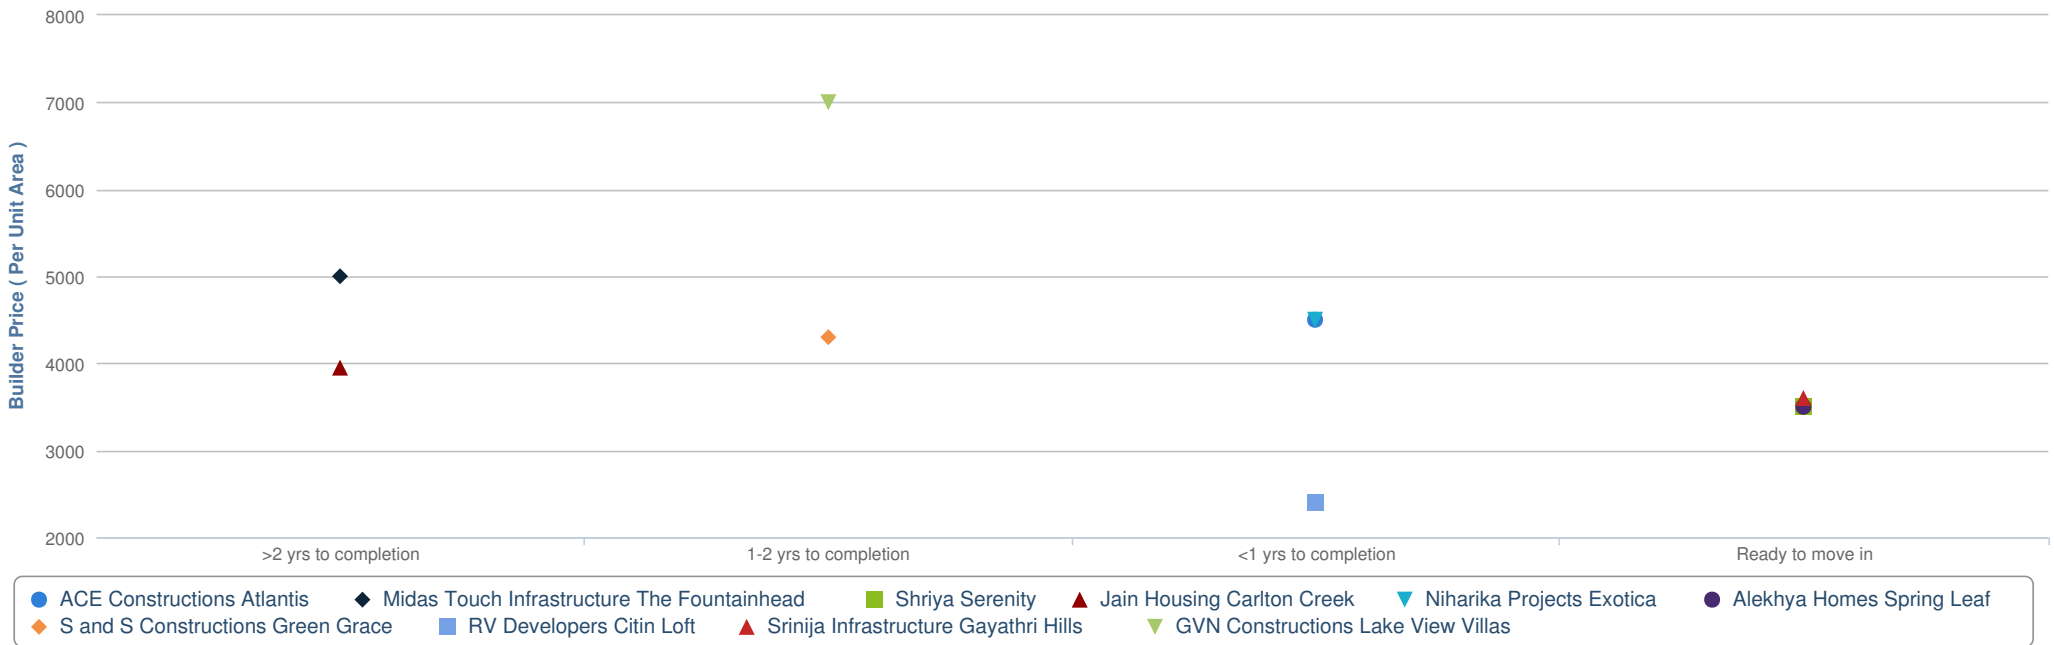

Price Versus Time-To-Completion

Current status of projects in 5 km vicinity of ACE Constructions Atlantis

ACE Constructions Atlantis's current price is Rs. 4500/sq. ft. and it is in Under Construction stage.

In comparison to locality, ACE Constructions Atlantis is overpriced by Rs. 534.52/sq. ft.

Highest price in the locality is for GVN Constructions Lake View Villas at 7000/sq. ft. and it is in Under Construction stage.

Lowest price in the locality at RV Developers Citin Loft at 2400/sq. ft. and it is in Under Construction stage.