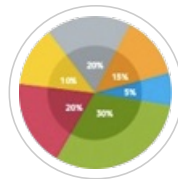

Builder Insight

This section delves into the details about the builder and tries to give the user a perspective about the history of the builder as well as his current endeavours.