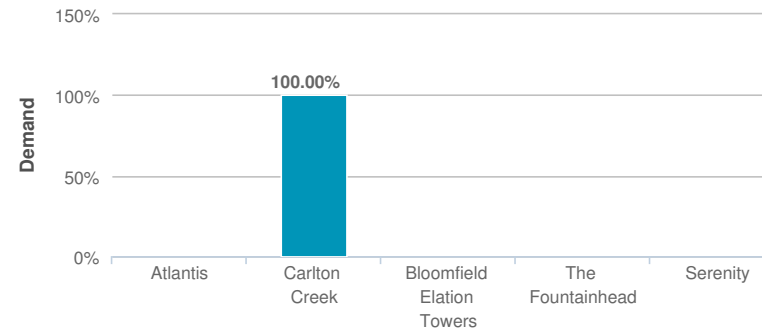

Analysis

- Atlantis has 0.00 % demand amongst all projects in Hyderabad.
- The highest demand 100.00% in Hyderabad is for Carlton Creek.
- The lowest demand 0.00% in Hyderabad is for Atlantis

Demand of projects in 5 km vicinity of ACE Constructions Atlantis