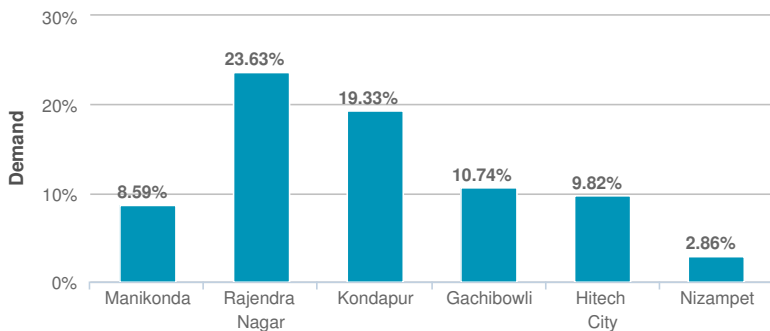

Demand of projects in 5 km vicinity of ACE Constructions Atlantis

Demand in popular localities of Hyderabad

Analysis

- Manikonda has 8.59 % demand amongst all projects in Hyderabad.
- The highest demand 23.63% in Hyderabad is for Rajendra Nagar.
- The lowest demand 2.86% in Hyderabad is for Nizampet