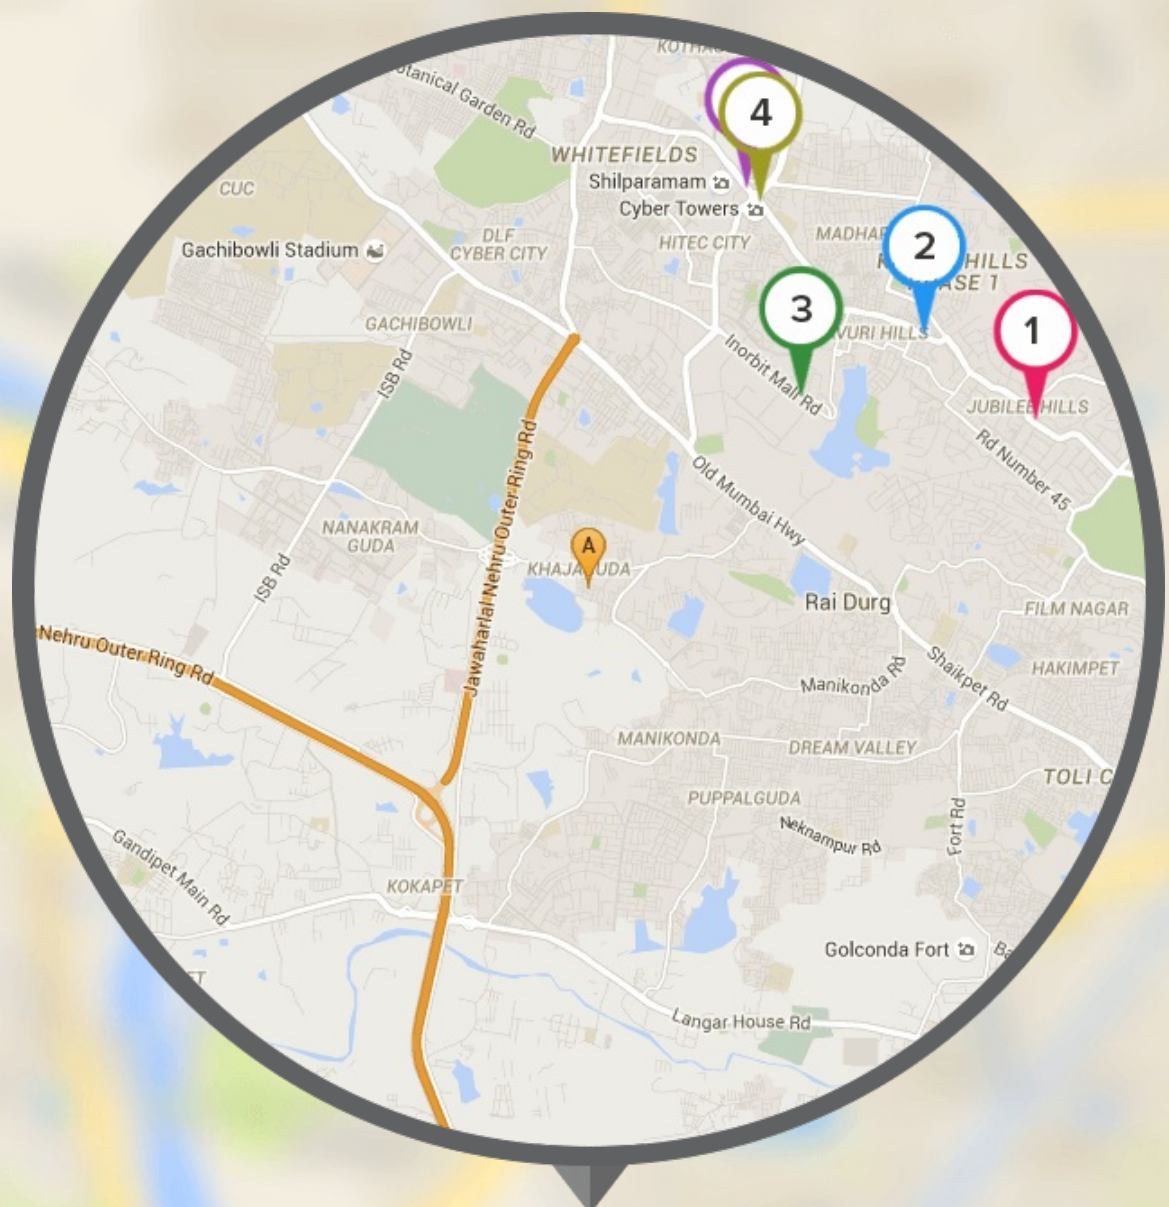

LOCALITY INSIGHT

Everything you want to know about the locality

Play Schools

Top 5 Play Schools (within 5 kms)

- | | | |
|---|---|--------|
| 1 | Bachpan
★★★★★ | 3.73Km |
| 2 | Usha Day Care Center
★★★★★ | 2.03Km |
| 3 | Little Millennium
★★★★★ | 4.78Km |
| 4 | Little Einsteins Gachibowli
★★★★★ | 1.49Km |
| 5 | EuroKids Gachibowli, Hyderabad
★★★★★ | 1.81Km |

 Represents the location of ACE Constructions Atlantis

Restaurants Near ACE Constructions Atlantis, Hyderabad

Restaurants

Top 5 Restaurants (within 5 kms)

- | | | | |
|---|----------------------------|---|--------|
| 1 | Swaad Fast food | ★ | 4.82Km |
| 2 | Tiffin Shop | ★ | 2.60Km |
| 3 | Hussain Tiffin & Tea Point | ★ | 2.86Km |
| 4 | Sodexo | ★ | 2.59Km |
| 5 | Mayuri Coffee House | ★ | 4.74Km |

A Represents the location of ACE Constructions Atlantis

Hospitals Near ACE Constructions Atlantis, Hyderabad

Hospitals

Top 5 Hospitals (within 5 kms)

- | | | | |
|---|-------------------------------------|-------|--------|
| 1 | Apollo Hospital International Block | ★★★★★ | 4.97Km |
| 2 | Deccan Hospital Corporation LTD | ★★★★★ | 4.99Km |
| 3 | Apollo Hospitals | ★★★★★ | 4.98Km |
| 4 | Continental Hospitals | ★★★★★ | 2.73Km |
| 5 | Rajini Hospital | ★★★★★ | 2.66Km |

 Represents the location of ACE Constructions Atlantis

Connectivity

Top 5 Connectivity (within 5 kms)

1	Peddamma Temple	★★★★★	4.81Km
2	Madhapur PS	★★★★★	4.22Km
3	Durgam Cheruvu	★★★★★	2.86Km
4	Hitech City	★★★★★	4.24Km
5	Shilparamam	★★★★★	4.33Km