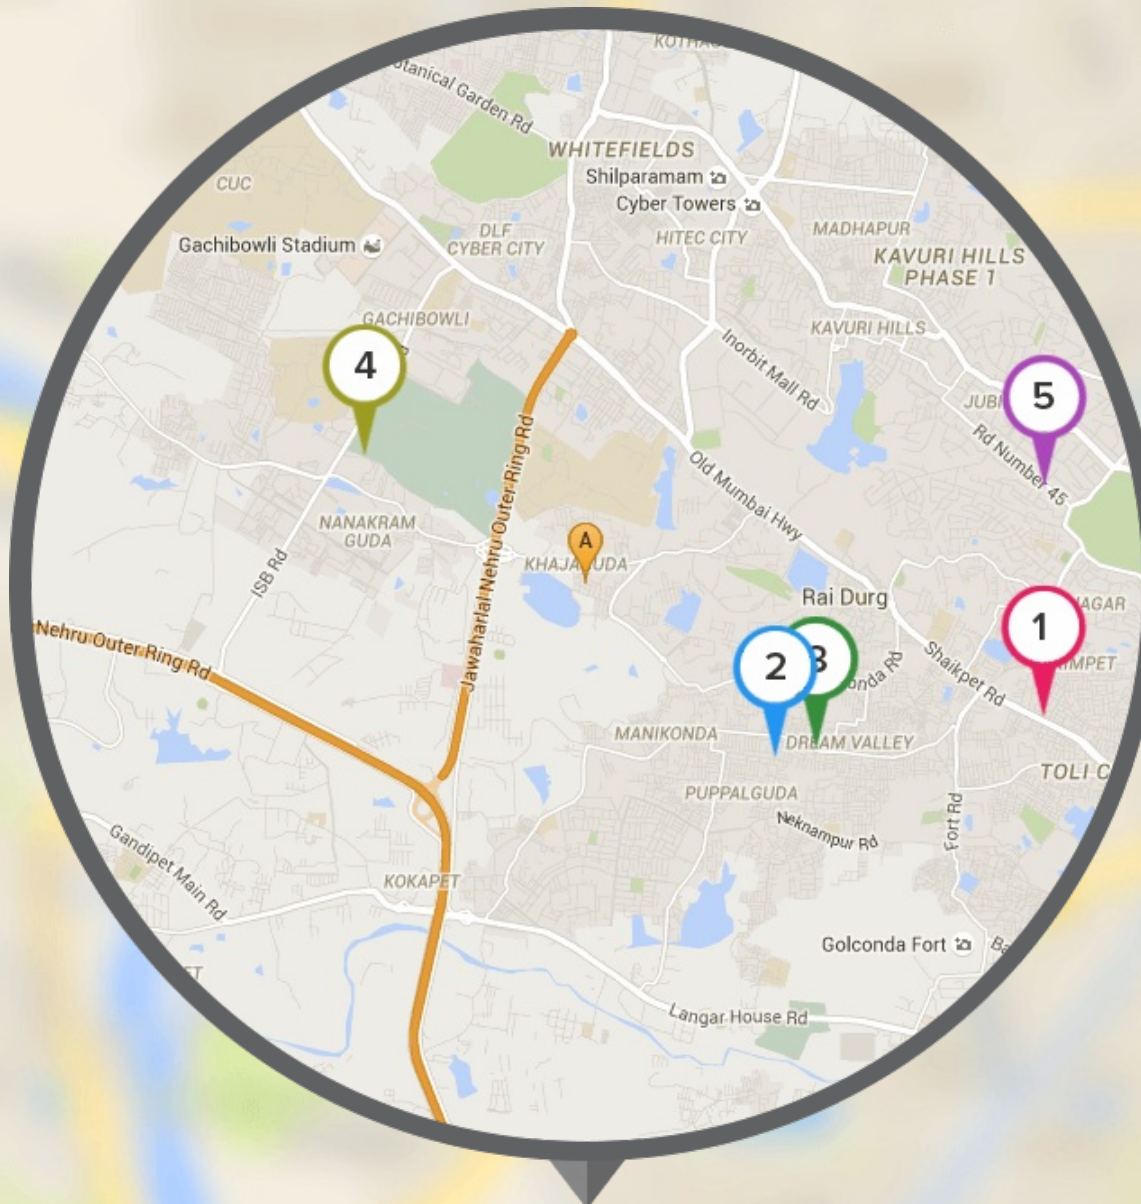

LOCALITY INSIGHT

Everything you want to know about the locality

Play Schools

Top 5 Play Schools (within 5 kms)

- | | | |
|---|---|--------|
| 1 | Bachpan
★★★★★ | 3.73Km |
| 2 | Usha Day Care Center
★★★★★ | 2.03Km |
| 3 | Little Millennium
★★★★★ | 4.78Km |
| 4 | Little Einsteins Gachibowli
★★★★★ | 1.49Km |
| 5 | EuroKids Gachibowli, Hyderabad
★★★★★ | 1.81Km |

A Represents the location of ACE Constructions Atlantis

Schools

Top 5 Schools (within 5 kms)

- | | | | |
|---|-------------------------------|-------|--------|
| 1 | Little Daffodils School | ★★★★★ | 2.67Km |
| 2 | Delhi School Of Excellence | ★★★★★ | 1.87Km |
| 3 | Kendriya Vidyalaya | ★★★★★ | 2.82Km |
| 4 | Oakridge International School | ★★★★★ | 0.44Km |
| 5 | Pavitra International School | ★★★★ | 1.78Km |

 Represents the location of ACE Constructions Atlantis

Restaurants Near ACE Constructions Atlantis, Hyderabad

Restaurants

Top 5 Restaurants (within 5 kms)

- | | | | |
|---|----------------------------|---|--------|
| 1 | Swaad Fast food | ★ | 4.82Km |
| 2 | Tiffin Shop | ★ | 2.60Km |
| 3 | Hussain Tiffin & Tea Point | ★ | 2.86Km |
| 4 | Sodexo | ★ | 2.59Km |
| 5 | Mayuri Coffee House | ★ | 4.74Km |

A Represents the location of ACE Constructions Atlantis

Hospitals Near ACE Constructions Atlantis, Hyderabad

Hospitals

Top 5 Hospitals (within 5 kms)

- | | | | |
|---|-------------------------------------|-------|--------|
| 1 | Apollo Hospital International Block | ★★★★★ | 4.97Km |
| 2 | Deccan Hospital Corporation LTD | ★★★★★ | 4.99Km |
| 3 | Apollo Hospitals | ★★★★★ | 4.98Km |
| 4 | Continental Hospitals | ★★★★★ | 2.73Km |
| 5 | Rajini Hospital | ★★★★★ | 2.66Km |