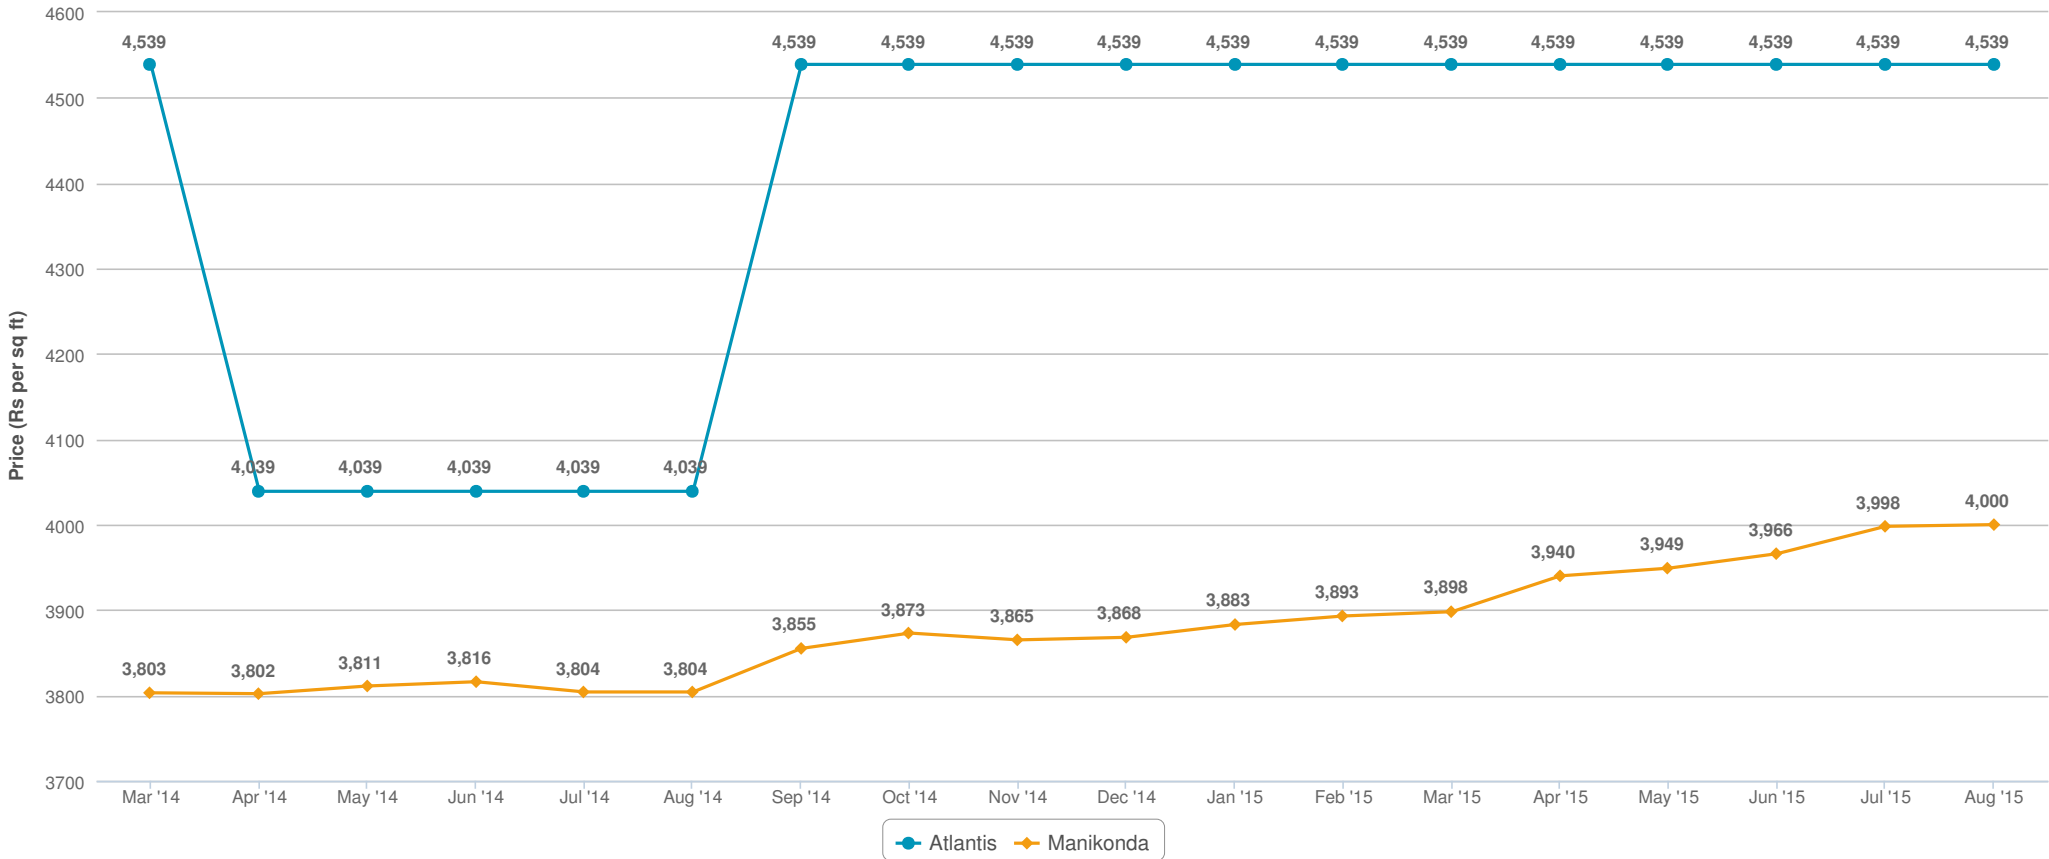

Price Trend Of ACE Constructions Atlantis

ACE Constructions Atlantis VS Manikonda, Hyderabad

Property Type	3BHK+3T	4BHK+4T
Area (sq.ft.)	1400, 1700, 1800, 2250, 2350	2400, 3200