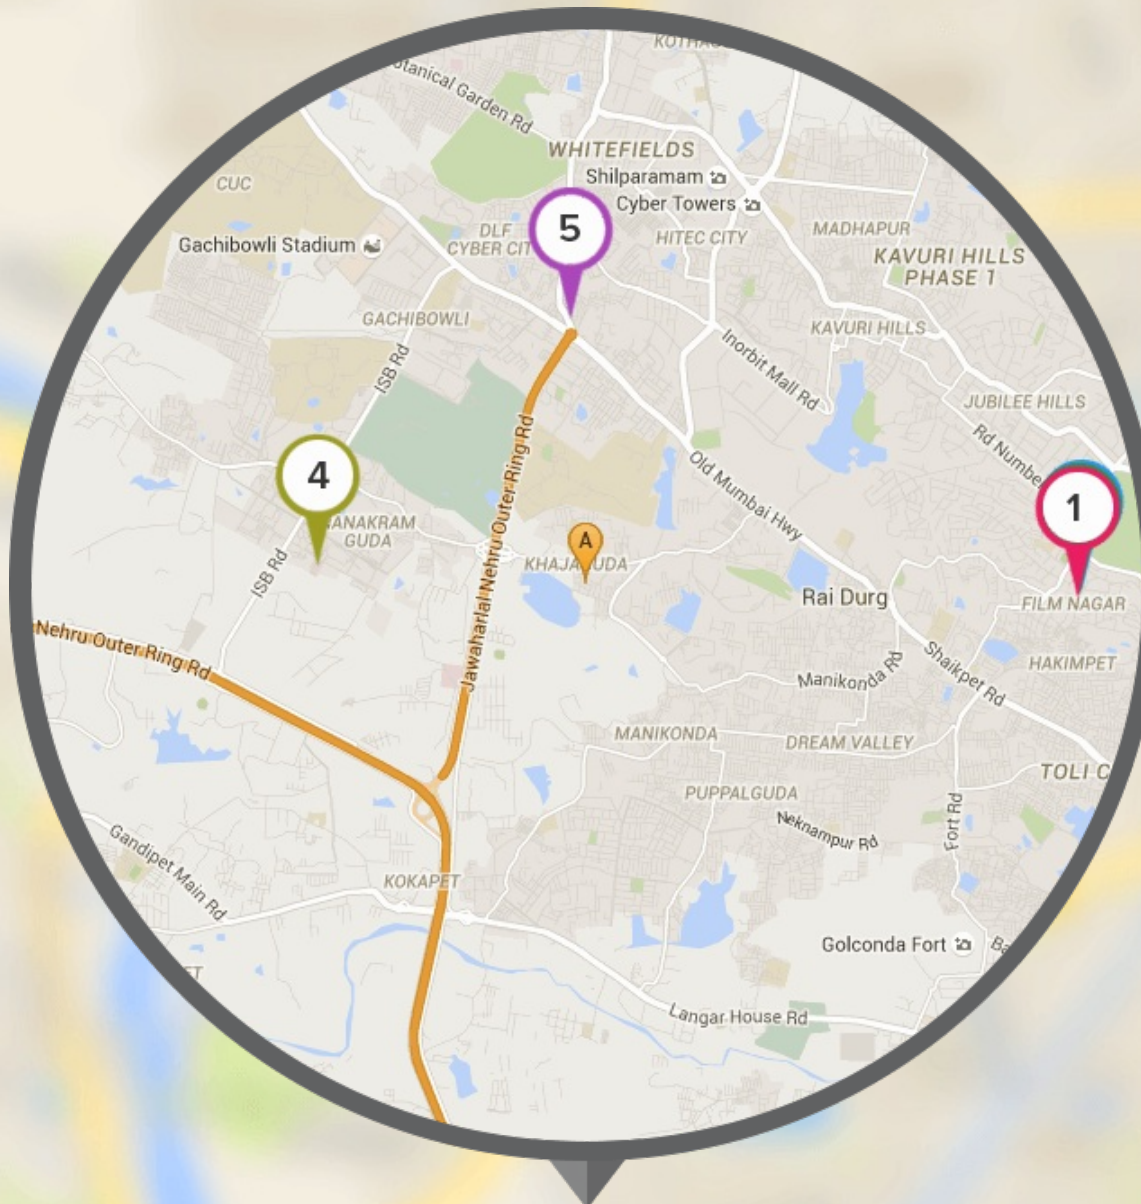

LOCALITY INSIGHT

Everything you want to know about the locality

Play Schools

Top 5 Play Schools (within 5 kms)

- | | | |
|---|---|--------|
| 1 | Bachpan
★★★★★ | 3.73Km |
| 2 | Usha Day Care Center
★★★★★ | 2.03Km |
| 3 | Little Millennium
★★★★★ | 4.78Km |
| 4 | Little Einsteins Gachibowli
★★★★★ | 1.49Km |
| 5 | EuroKids Gachibowli, Hyderabad
★★★★★ | 1.81Km |

A Represents the location of ACE Constructions Atlantis

Schools

Top 5 Schools (within 5 kms)

- | | | | |
|---|-------------------------------|-------|--------|
| 1 | Little Daffodils School | ★★★★★ | 2.67Km |
| 2 | Delhi School Of Excellence | ★★★★★ | 1.87Km |
| 3 | Kendriya Vidyalaya | ★★★★★ | 2.82Km |
| 4 | Oakridge International School | ★★★★★ | 0.44Km |
| 5 | Pavitra International School | ★★★★ | 1.78Km |

 Represents the location of ACE Constructions Atlantis

Restaurants Near ACE Constructions Atlantis, Hyderabad

Restaurants

Top 5 Restaurants (within 5 kms)

- | | | | |
|---|----------------------------|---|--------|
| 1 | Swaad Fast food | ★ | 4.82Km |
| 2 | Tiffin Shop | ★ | 2.60Km |
| 3 | Hussain Tiffin & Tea Point | ★ | 2.86Km |
| 4 | Sodexo | ★ | 2.59Km |
| 5 | Mayuri Coffee House | ★ | 4.74Km |

A Represents the location of ACE Constructions Atlantis

Hospitals Near ACE Constructions Atlantis, Hyderabad

Hospitals

Top 5 Hospitals (within 5 kms)

- | | | | |
|---|-------------------------------------|-------|--------|
| 1 | Apollo Hospital International Block | ★★★★★ | 4.97Km |
| 2 | Deccan Hospital Corporation LTD | ★★★★★ | 4.99Km |
| 3 | Apollo Hospitals | ★★★★★ | 4.98Km |
| 4 | Continental Hospitals | ★★★★★ | 2.73Km |
| 5 | Rajini Hospital | ★★★★★ | 2.66Km |