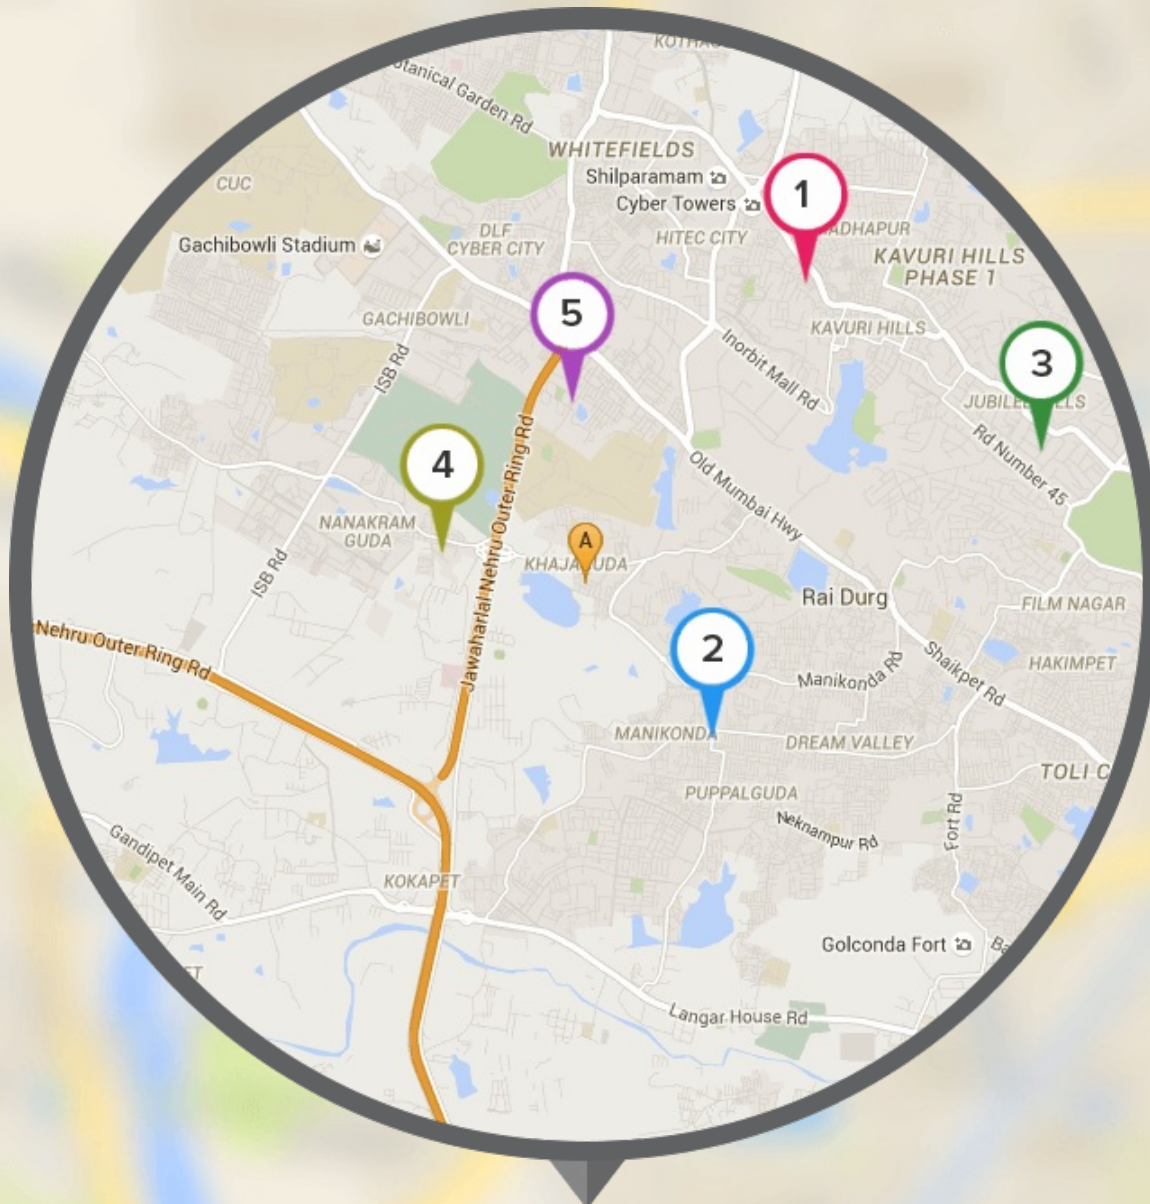

LOCALITY INSIGHT

Everything you want to know about the locality

Play Schools

Top 5 Play Schools (within 5 kms)

- | | | |
|---|---|--------|
| 1 | Bachpan
★★★★★ | 3.73Km |
| 2 | Usha Day Care Center
★★★★★ | 2.03Km |
| 3 | Little Millennium
★★★★★ | 4.78Km |
| 4 | Little Einsteins Gachibowli
★★★★★ | 1.49Km |
| 5 | EuroKids Gachibowli, Hyderabad
★★★★★ | 1.81Km |

A Represents the location of ACE Constructions Atlantis

Schools

Top 5 Schools (within 5 kms)

- | | | | |
|---|-------------------------------|-------|--------|
| 1 | Little Daffodils School | ★★★★★ | 2.67Km |
| 2 | Delhi School Of Excellence | ★★★★★ | 1.87Km |
| 3 | Kendriya Vidyalaya | ★★★★★ | 2.82Km |
| 4 | Oakridge International School | ★★★★★ | 0.44Km |
| 5 | Pavitra International School | ★★★★ | 1.78Km |

 Represents the location of ACE Constructions Atlantis

Restaurants Near ACE Constructions Atlantis, Hyderabad

Restaurants

Top 5 Restaurants (within 5 kms)

- | | | | |
|---|----------------------------|---|--------|
| 1 | Swaad Fast food | ★ | 4.82Km |
| 2 | Tiffin Shop | ★ | 2.60Km |
| 3 | Hussain Tiffin & Tea Point | ★ | 2.86Km |
| 4 | Sodexo | ★ | 2.59Km |
| 5 | Mayuri Coffee House | ★ | 4.74Km |

A Represents the location of ACE Constructions Atlantis

Hospitals Near ACE Constructions Atlantis, Hyderabad

Hospitals

Top 5 Hospitals (within 5 kms)

- | | | | |
|---|-------------------------------------|-------|--------|
| 1 | Apollo Hospital International Block | ★★★★★ | 4.97Km |
| 2 | Deccan Hospital Corporation LTD | ★★★★★ | 4.99Km |
| 3 | Apollo Hospitals | ★★★★★ | 4.98Km |
| 4 | Continental Hospitals | ★★★★★ | 2.73Km |
| 5 | Rajini Hospital | ★★★★★ | 2.66Km |