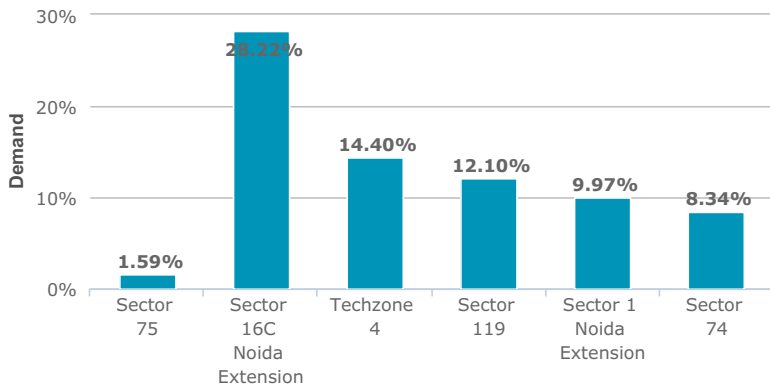

Demand in popular localities of Noida

Analysis

- Sector 75 has 1.59 % demand amongst all projects in Noida.
- The highest demand 28.22% in Noida is for Sector 16C Noida Extension.
- The lowest demand 1.59% in Noida is for Sector 75