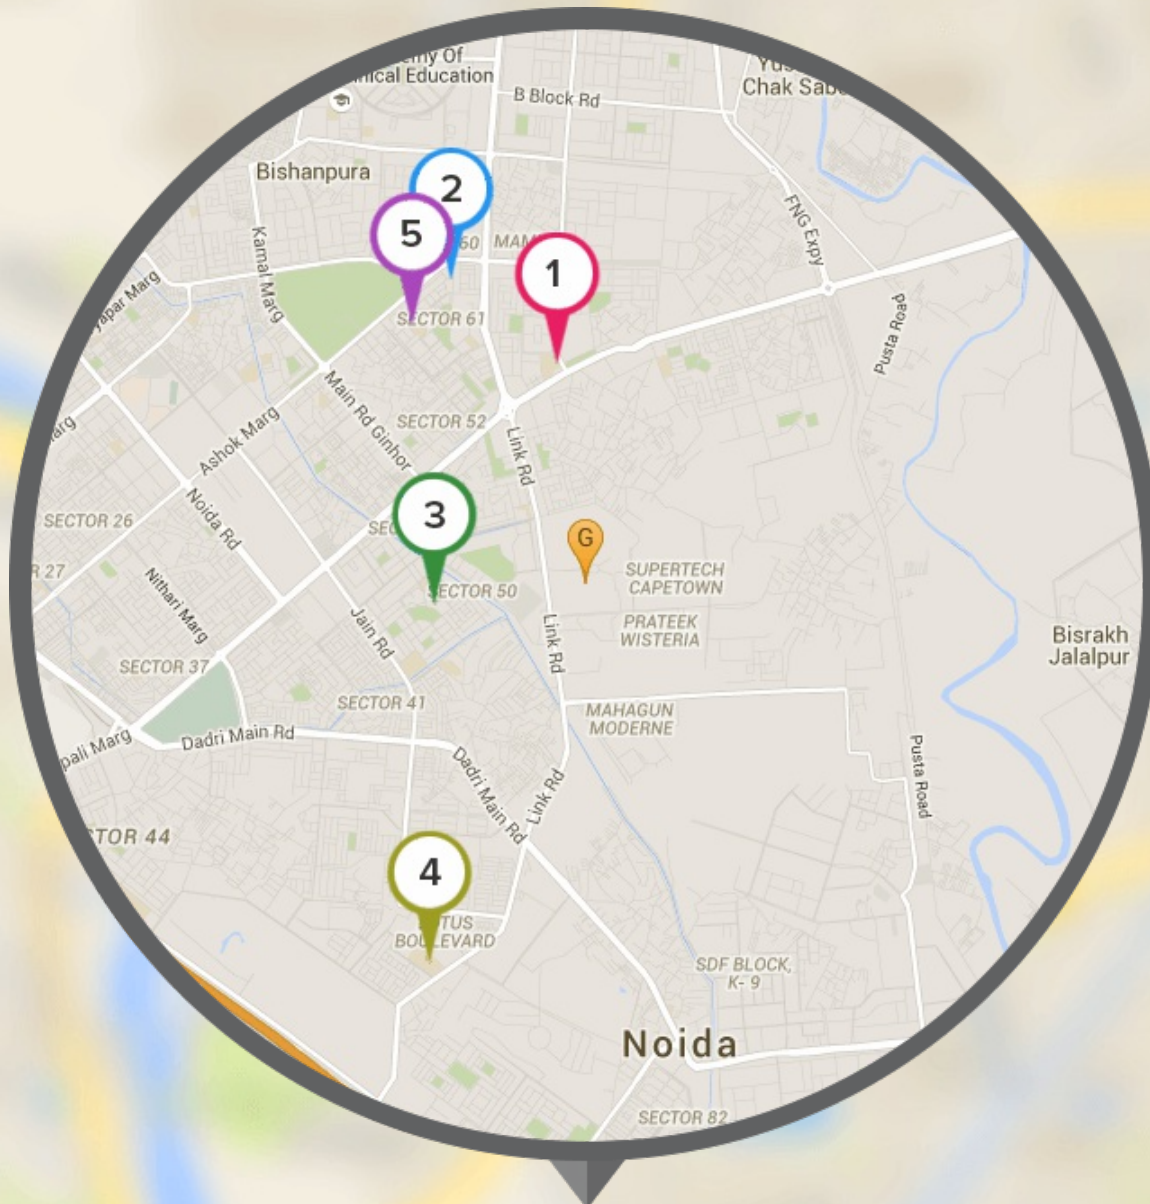

LOCALITY INSIGHT

Everything you want to know about the locality

Play Schools Near Maxblis Grand Wellington, Noida

Top 5 Play Schools (within 5 kms)

- | | | | |
|---|-----------------------------------------|-------|--------|
| 1 | Shemrock Galaxy | ★★★★★ | 4.07Km |
| 2 | Little Munchkins Daycare | ★★★★★ | 1.93Km |
| 3 | Little Star School | ★★★★ | 3.55Km |
| 4 | Children Foundation School and Day Care | ★★★★ | 4.68Km |
| 5 | Noddys International | ★★★ | 1.92Km |

Represents the location of Maxblis Grand Wellington

Play Schools

Schools Near Maxblis Grand Wellington, Noida

Schools

Top 5 Schools (within 5 kms)

- | | | | |
|---|--------------------------------------------------|-------|--------|
| 1 | Global Indian International School (GIIS), Noida | ★★★★★ | 2.05Km |
| 2 | Mother's Pride | ★★★★★ | 3.09Km |
| 3 | Windows Play School | ★★★★★ | 1.42Km |
| 4 | Pathways School | ★★★★★ | 3.81Km |
| 5 | JSS Public School | ★★★★★ | 2.88Km |

 Represents the location of Maxblis Grand Wellington

Restaurants Near Maxblis Grand Wellington, Noida

Top 5 Restaurants (within 5 kms)

- | | | | |
|---|----------------|---|--------|
| 1 | Saffron Grill | ★ | 1.97Km |
| 2 | Nawabi Biryani | ★ | 1.48Km |
| 3 | Munchin | ★ | 4.36Km |
| 4 | Vindu Roshan | ★ | 0.10Km |
| 5 | Bhishm Reddy | ★ | 3.78Km |

 Represents the location of Maxblis Grand Wellington

Top 3 Connectivity (within 5 kms)

- | | | | |
|---|------------------|-------|--------|
| 1 | Wave City Center | ★★★★★ | 2.53Km |
| 2 | Botanical Garden | ★★★★★ | 4.78Km |
| 3 | Golf Course | ★★★★★ | 3.59Km |