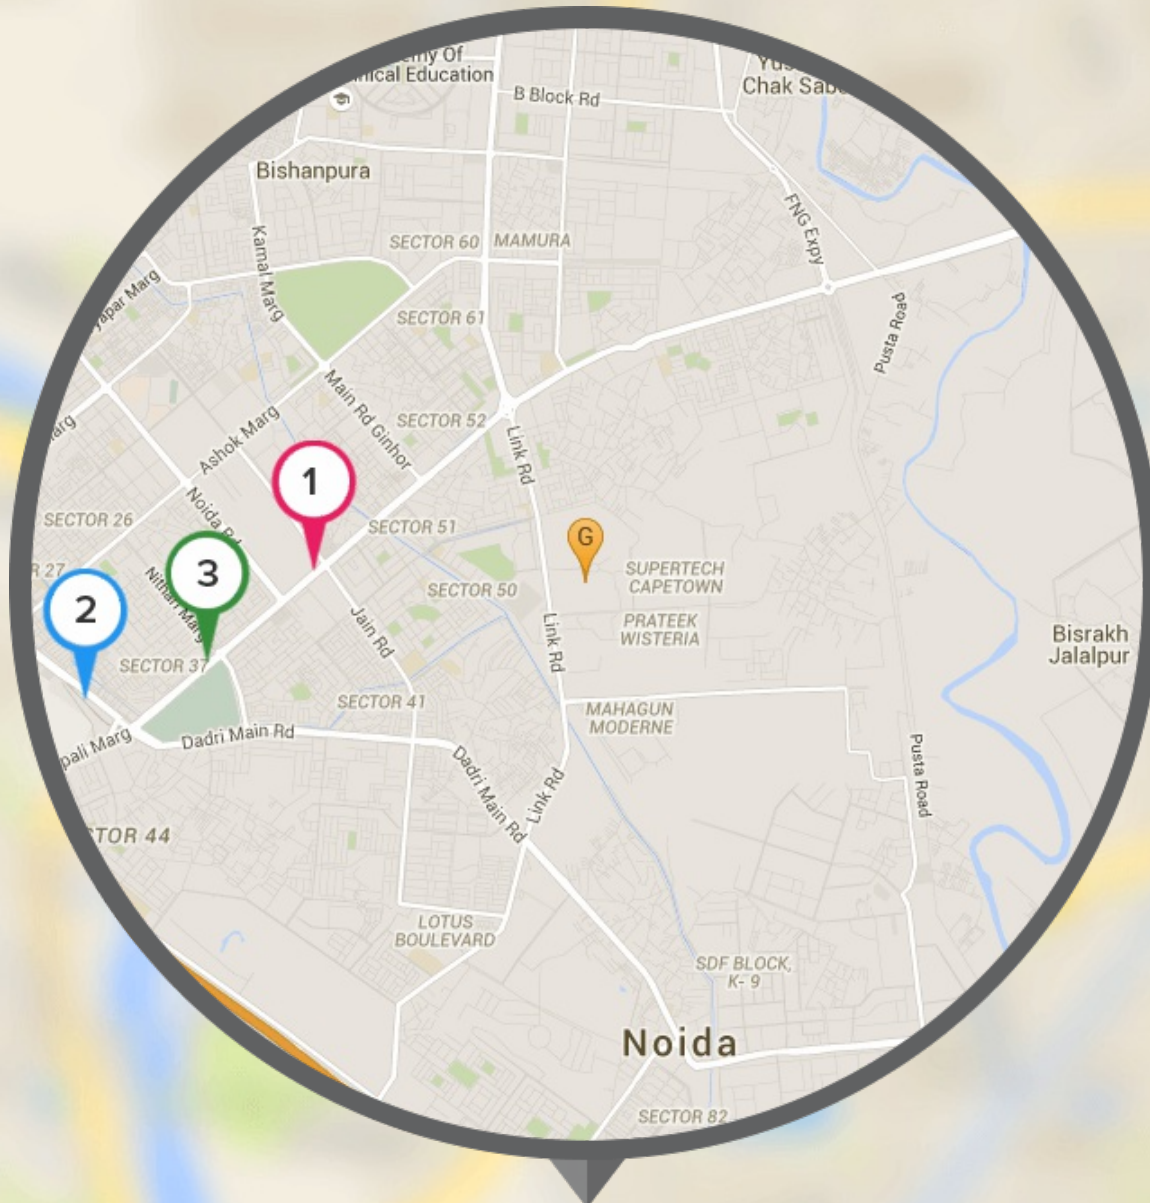

 Represents the location of Maxblis Grand Wellington

Restaurants Near Maxblis Grand Wellington, Noida

Top 5 Restaurants (within 5 kms)

- | | | | |
|---|----------------|---|--------|
| 1 | Saffron Grill | ★ | 1.97Km |
| 2 | Nawabi Biryani | ★ | 1.48Km |
| 3 | Munchin | ★ | 4.36Km |
| 4 | Vindu Roshan | ★ | 0.10Km |
| 5 | Bhishm Reddy | ★ | 3.78Km |

 Represents the location of Maxblis Grand Wellington

Restaurants

Hospitals

Top 5 Hospitals (within 5 kms)

1	Apollo Hospital ★★★★★	4.50Km
2	Kailash Healthcare Ltd ★★★★★	4.95Km
3	Prakash Hospital Private Limited ★★★★★	3.42Km
4	Chikitsa NMC Superspeciality Hospital ★★★★	4.06Km
5	Prakash Hospital ★★★	3.30Km

 Represents the location of Maxblis Grand Wellington

Top 3 Connectivity (within 5 kms)

- | | | | |
|---|------------------|-------|--------|
| 1 | Wave City Center | ★★★★★ | 2.53Km |
| 2 | Botanical Garden | ★★★★★ | 4.78Km |
| 3 | Golf Course | ★★★★★ | 3.59Km |

 Represents the location of Maxblis Grand Wellington

Connectivity

PROPTIGER

End to End Services

Free Site Visit

Most Accurate Prices

10,000+ Satisfied Customers

Best Deals and Discounts