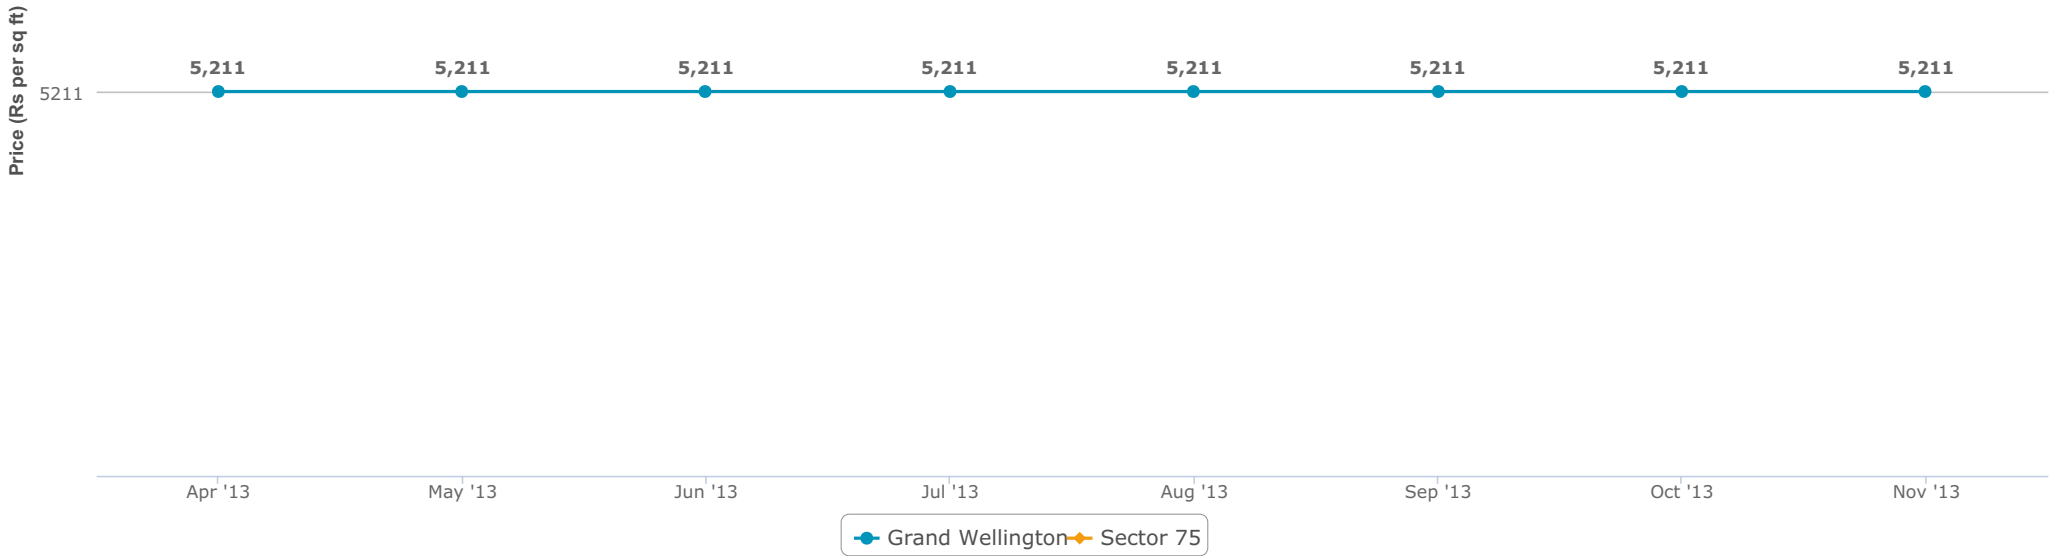

Comparison of detailed prices with various other similar projects

Pricing Trends

Price appreciation and trends for the project as well as the locality

Price versus Time to completion

An understanding of how the current project's prices are performing vis-a-vis other projects in the same locality

Demand Comparison

An understanding of how the strong/weak is the demand of current project and the current locality vis-a-vis others

Price Trend Of Maxblis Grand Wellington

Maxblis Grand Wellington VS Sector 75, Noida