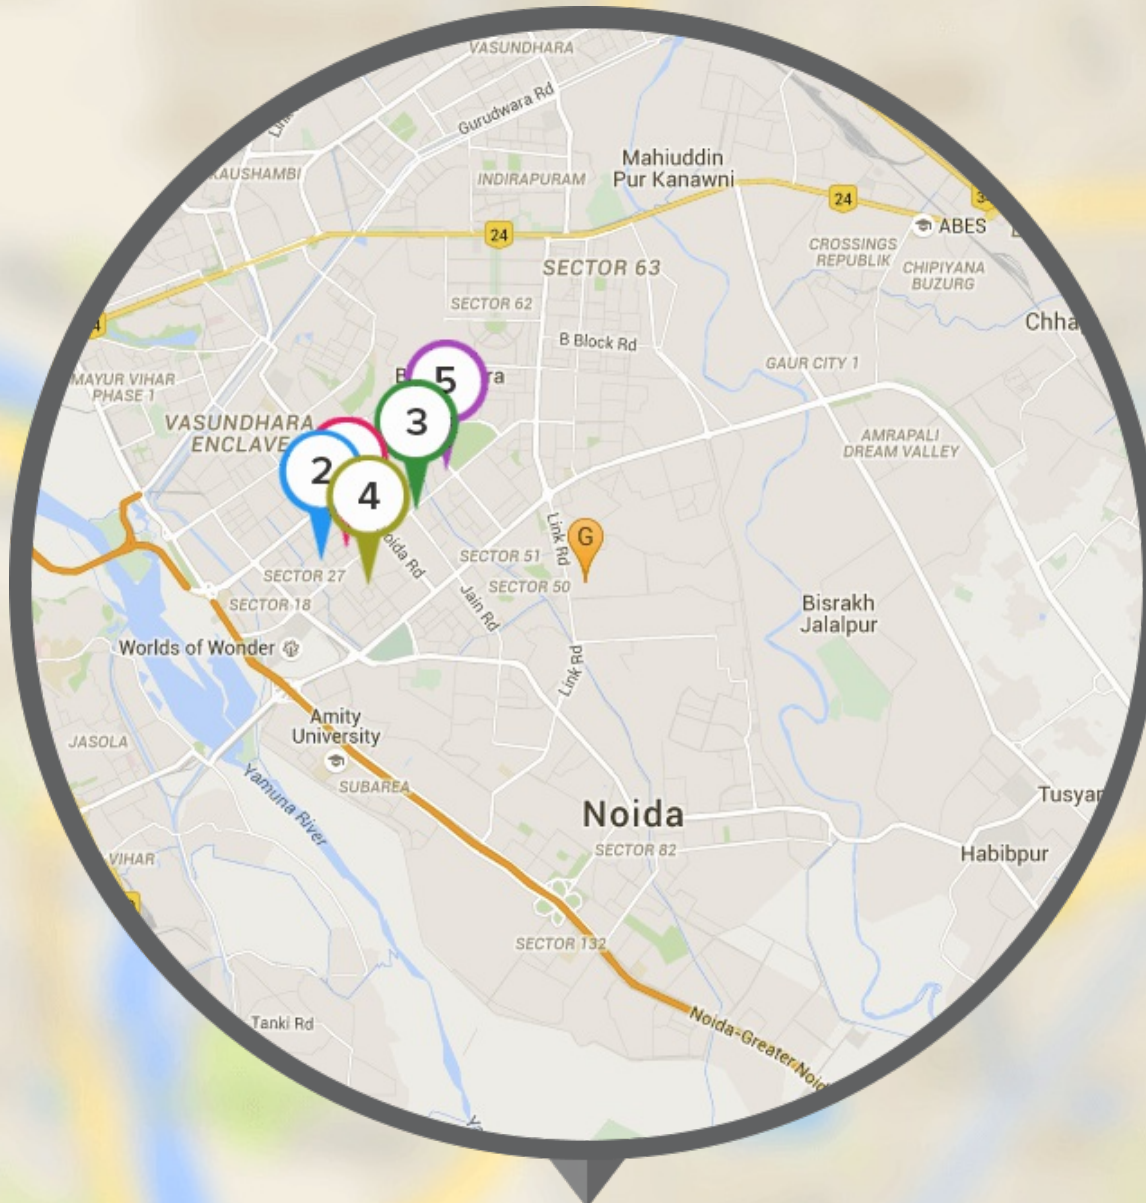

LOCALITY INSIGHT

Everything you want to know about the locality

Play Schools Near Maxblis Grand Wellington, Noida

Top 5 Play Schools (within 5 kms)

- | | | | |
|---|-----------------------------------------|-------|--------|
| 1 | Shemrock Galaxy | ★★★★★ | 4.07Km |
| 2 | Little Munchkins Daycare | ★★★★★ | 1.93Km |
| 3 | Little Star School | ★★★★ | 3.55Km |
| 4 | Children Foundation School and Day Care | ★★★★ | 4.68Km |
| 5 | Noddys International | ★★★ | 1.92Km |

 Represents the location of Maxblis Grand Wellington

Restaurants Near Maxblis Grand Wellington, Noida

Top 5 Restaurants (within 5 kms)

- | | | | |
|---|----------------|---|--------|
| 1 | Saffron Grill | ★ | 1.97Km |
| 2 | Nawabi Biryani | ★ | 1.48Km |
| 3 | Munchin | ★ | 4.36Km |
| 4 | Vindu Roshan | ★ | 0.10Km |
| 5 | Bhishm Reddy | ★ | 3.78Km |

 Represents the location of Maxblis Grand Wellington

Restaurants

Hospitals

Top 5 Hospitals (within 5 kms)

1	Apollo Hospital ★★★★★	4.50Km
2	Kailash Healthcare Ltd ★★★★★	4.95Km
3	Prakash Hospital Private Limited ★★★★★	3.42Km
4	Chikitsa NMC Superspeciality Hospital ★★★★	4.06Km
5	Prakash Hospital ★★★	3.30Km

 Represents the location of Maxblis Grand Wellington

Top 3 Connectivity (within 5 kms)

- | | | | |
|---|------------------|-------|--------|
| 1 | Wave City Center | ★★★★★ | 2.53Km |
| 2 | Botanical Garden | ★★★★★ | 4.78Km |
| 3 | Golf Course | ★★★★★ | 3.59Km |