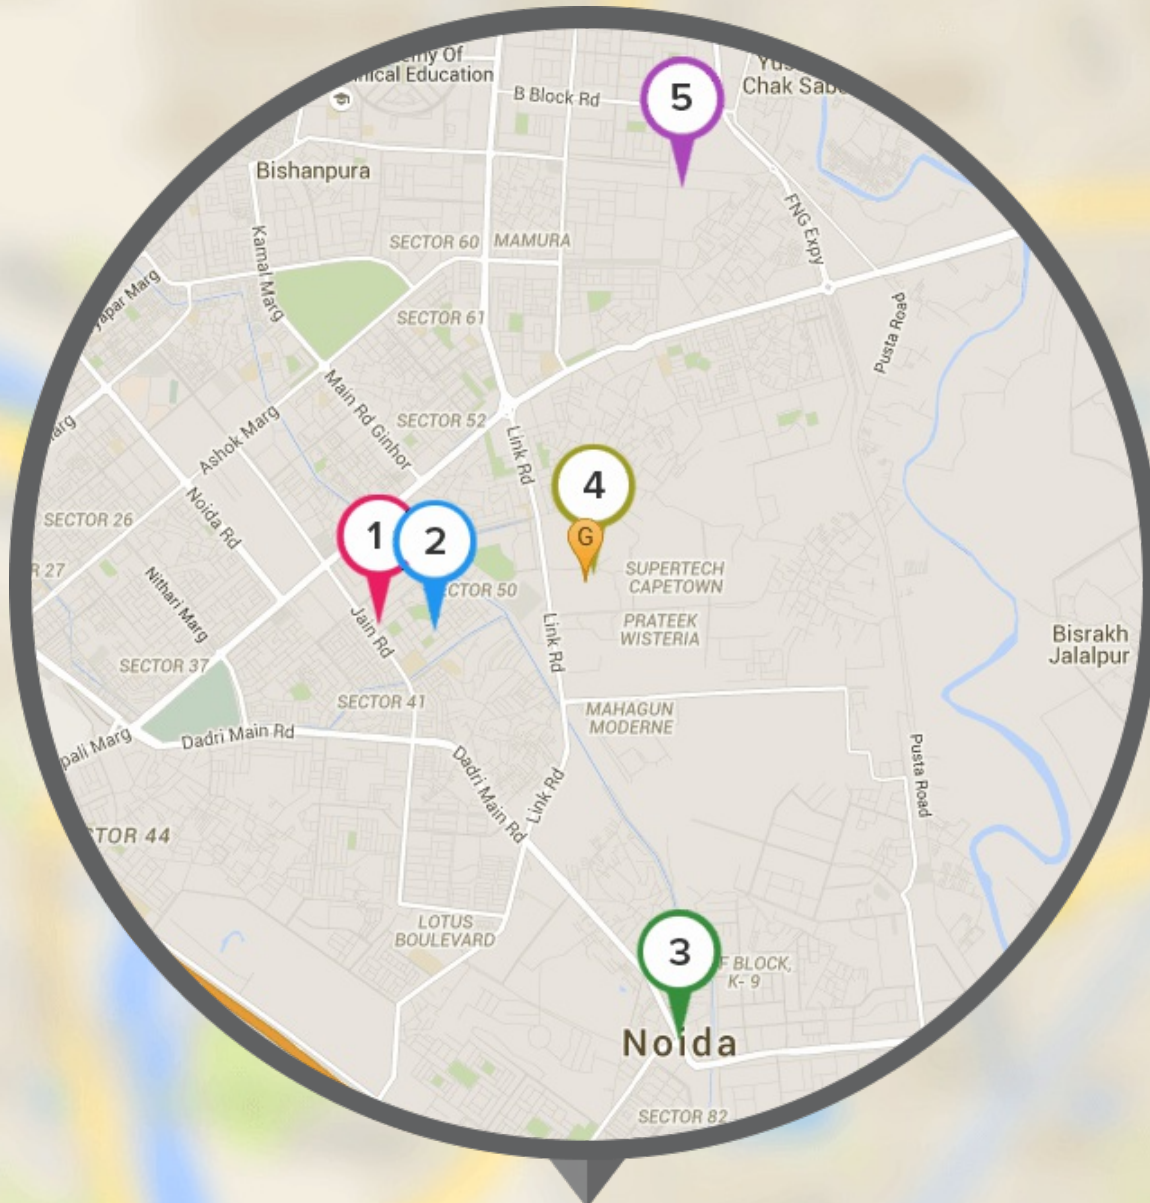

LOCALITY INSIGHT

Everything you want to know about the locality

Play Schools Near Maxblis Grand Wellington, Noida

Top 5 Play Schools (within 5 kms)

- | | | | |
|---|-----------------------------------------|-------|--------|
| 1 | Shemrock Galaxy | ★★★★★ | 4.07Km |
| 2 | Little Munchkins Daycare | ★★★★★ | 1.93Km |
| 3 | Little Star School | ★★★★ | 3.55Km |
| 4 | Children Foundation School and Day Care | ★★★★ | 4.68Km |
| 5 | Noddys International | ★★★ | 1.92Km |

Represents the location of Maxblis Grand Wellington

Play Schools

Schools Near Maxblis Grand Wellington, Noida

Schools

Top 5 Schools (within 5 kms)

- | | | | |
|---|--------------------------------------------------|-------|--------|
| 1 | Global Indian International School (GIIS), Noida | ★★★★★ | 2.05Km |
| 2 | Mother's Pride | ★★★★★ | 3.09Km |
| 3 | Windows Play School | ★★★★★ | 1.42Km |
| 4 | Pathways School | ★★★★★ | 3.81Km |
| 5 | JSS Public School | ★★★★★ | 2.88Km |

 Represents the location of Maxblis Grand Wellington

Restaurants Near Maxblis Grand Wellington, Noida

Top 5 Restaurants (within 5 kms)

- | | | | |
|---|----------------|---|--------|
| 1 | Saffron Grill | ★ | 1.97Km |
| 2 | Nawabi Biryani | ★ | 1.48Km |
| 3 | Munchin | ★ | 4.36Km |
| 4 | Vindu Roshan | ★ | 0.10Km |
| 5 | Bhishm Reddy | ★ | 3.78Km |

 Represents the location of Maxblis Grand Wellington

Top 3 Connectivity (within 5 kms)

- | | | | |
|---|------------------|-------|--------|
| 1 | Wave City Center | ★★★★★ | 2.53Km |
| 2 | Botanical Garden | ★★★★★ | 4.78Km |
| 3 | Golf Course | ★★★★★ | 3.59Km |