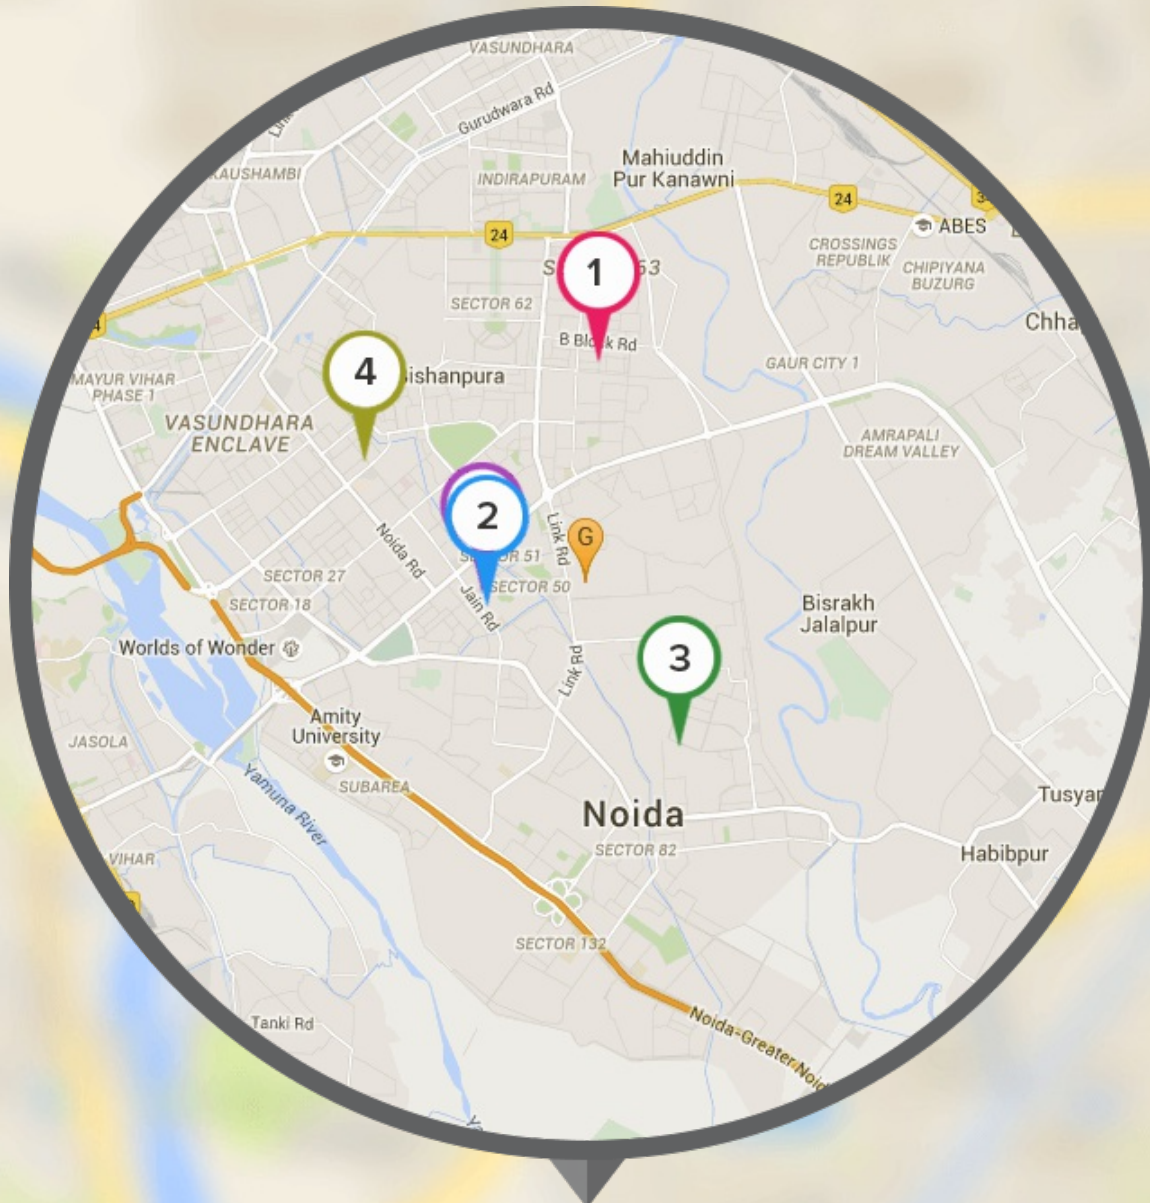

LOCALITY INSIGHT

Everything you want to know about the locality

Play Schools Near Maxblis Grand Wellington, Noida

Top 5 Play Schools (within 5 kms)

- | | | | |
|---|-----------------------------------------|-------|--------|
| 1 | Shemrock Galaxy | ★★★★★ | 4.07Km |
| 2 | Little Munchkins Daycare | ★★★★★ | 1.93Km |
| 3 | Little Star School | ★★★★ | 3.55Km |
| 4 | Children Foundation School and Day Care | ★★★★ | 4.68Km |
| 5 | Noddys International | ★★★ | 1.92Km |