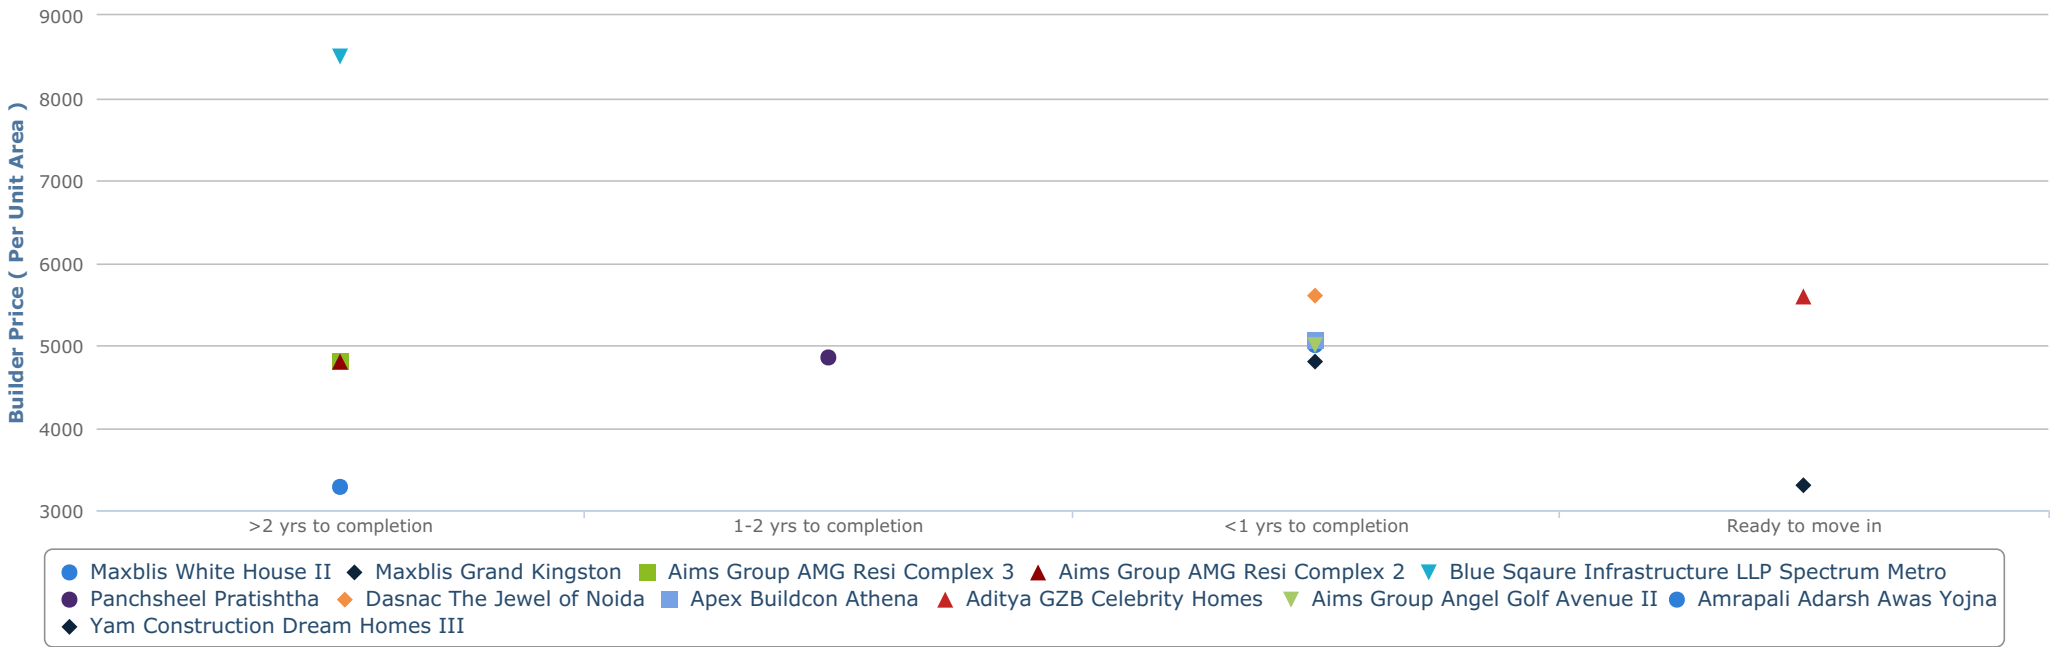

Price Versus Time-To-Completion

Current status of projects in 5 km vicinity of Maxblis Grand Wellington

Maxblis White House II's current price is Rs. 5000/sq. ft. and it is in Under Construction stage.

In comparison to locality, Maxblis White House II is overpriced by Rs. null/sq. ft.

Highest price in the locality is for Blue Sqaure Infrastructure LLP Spectrum Metro at 8500/sq. ft. and it is in Under Construction stage.

Lowest price in the locality at Amrapali Adarsh Awas Yojna at 3280/sq. ft. and it is in Under Construction stage.