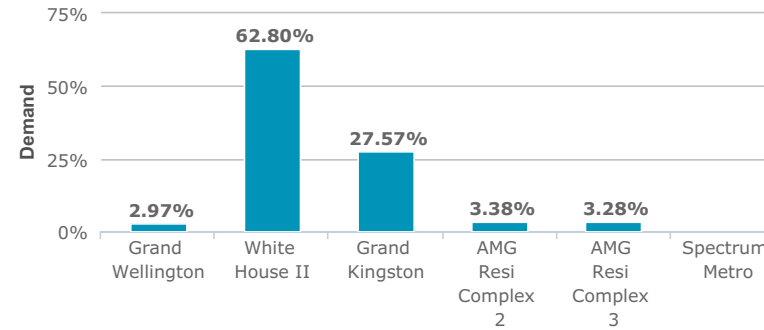

Analysis

- Grand Wellington has 2.97 % demand amongst all projects in Noida.
- The highest demand 62.80% in Noida is for White House II.
- The lowest demand 0.00% in Noida is for Spectrum Metro

Demand of projects in 5 km vicinity of Maxblis Grand Wellington