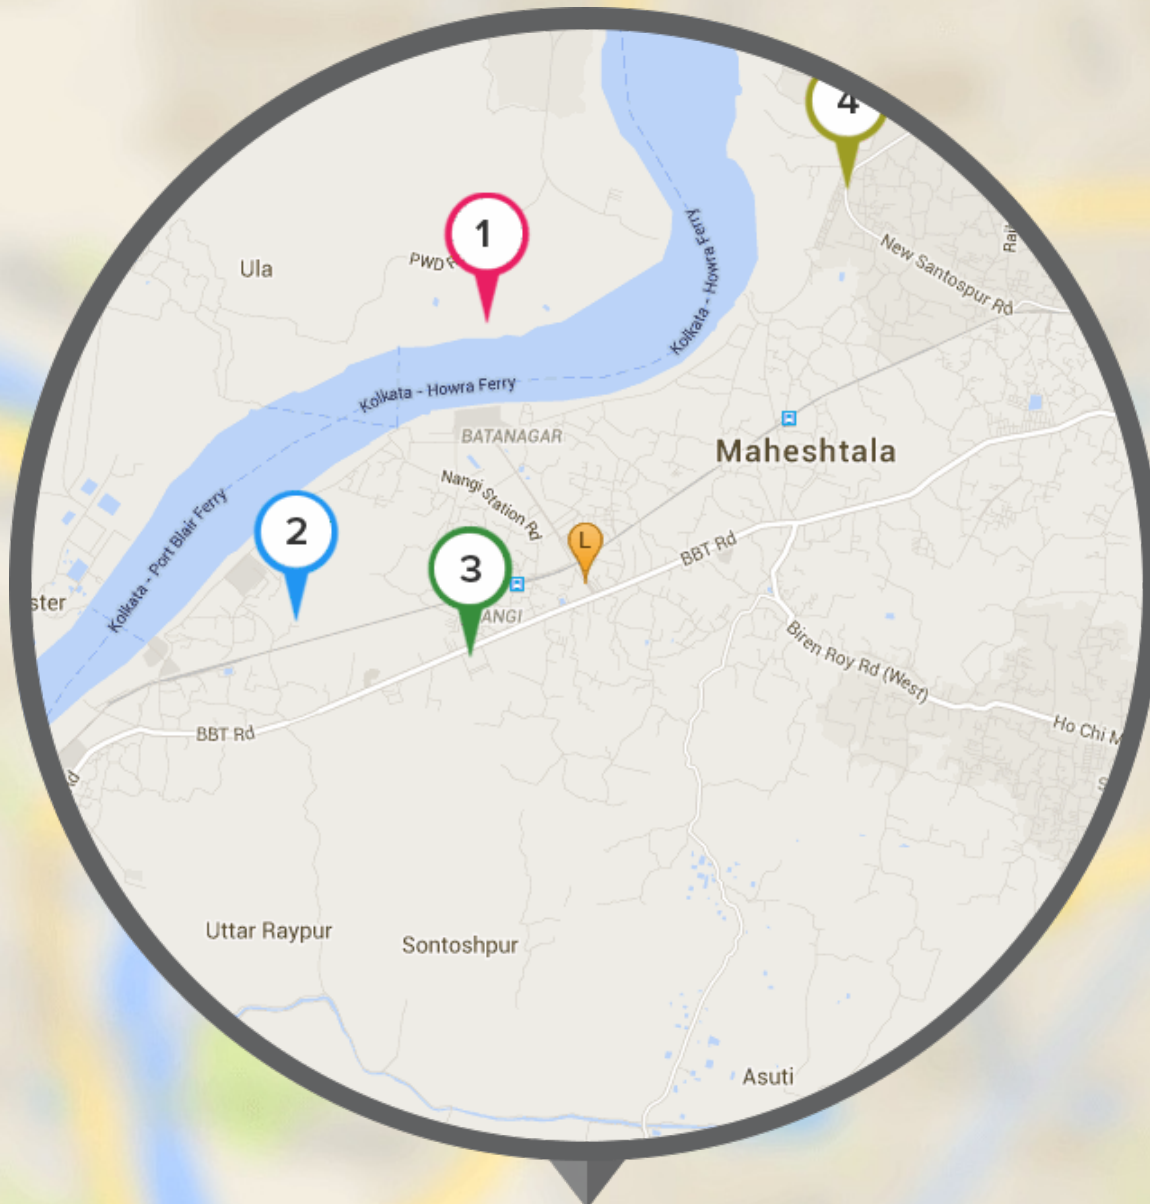

L Represents the location of
Hiland Lake Town Lake
Residences

Play Schools

Schools Near Hiland Lake Town Lake Residences, Kolkata

Schools

Top 5 Schools (within 5 kms)

- | | | |
|---|---|--------|
| 1 | P K High School
★★★★★ | 3.92Km |
| 2 | Bata Boys School
★★★★★ | 2.21Km |
| 3 | Carmel High School
★★★★ | 2.31Km |
| 4 | St. Stephen's School, Budge Budge
★★★★ | 4.06Km |
| 5 | Sarangabad High School
★★★★ | 2.62Km |

L Represents the location of Hiland Lake Town Lake Residences

Restaurants Near Hiland Lake Town Lake Residences, Kolkata

Top 4 Restaurants (within 5 kms)

- | | | | |
|---|---------------------|---|--------|
| 1 | Nawab Restaurant | ★ | 4.50Km |
| 2 | Aishariya Resturent | ★ | 3.99Km |
| 3 | Aaroz | ★ | 4.32Km |
| 4 | Aaheli Resturant | ★ | 4.62Km |

 Represents the location of Hiland Lake Town Lake Residences

Restaurants

Hospitals Near Hiland Lake Town Lake Residences, Kolkata

Hospitals

Top 4 Hospitals (within 5 kms)

- | | | | |
|---|-------------------------------|----|--------|
| 1 | Sarenga Primary Health Center | ★★ | 2.70Km |
| 2 | G R S M Rotary Eye Hospital | ★★ | 2.88Km |
| 3 | ESI Hospital | ★★ | 1.36Km |
| 4 | Rotary eye hospital | ★★ | 4.60Km |