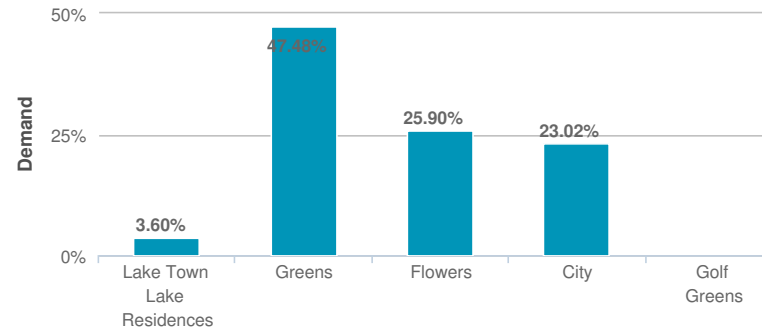

Analysis

- Lake Town Lake Residences has 3.60 % demand amongst all projects in Kolkata.
- The highest demand 47.48% in Kolkata is for Greens.
- The lowest demand 0.00% in Kolkata is for Golf Greens

Demand of projects in 5 km vicinity of Hiland Lake Town Lake Residences