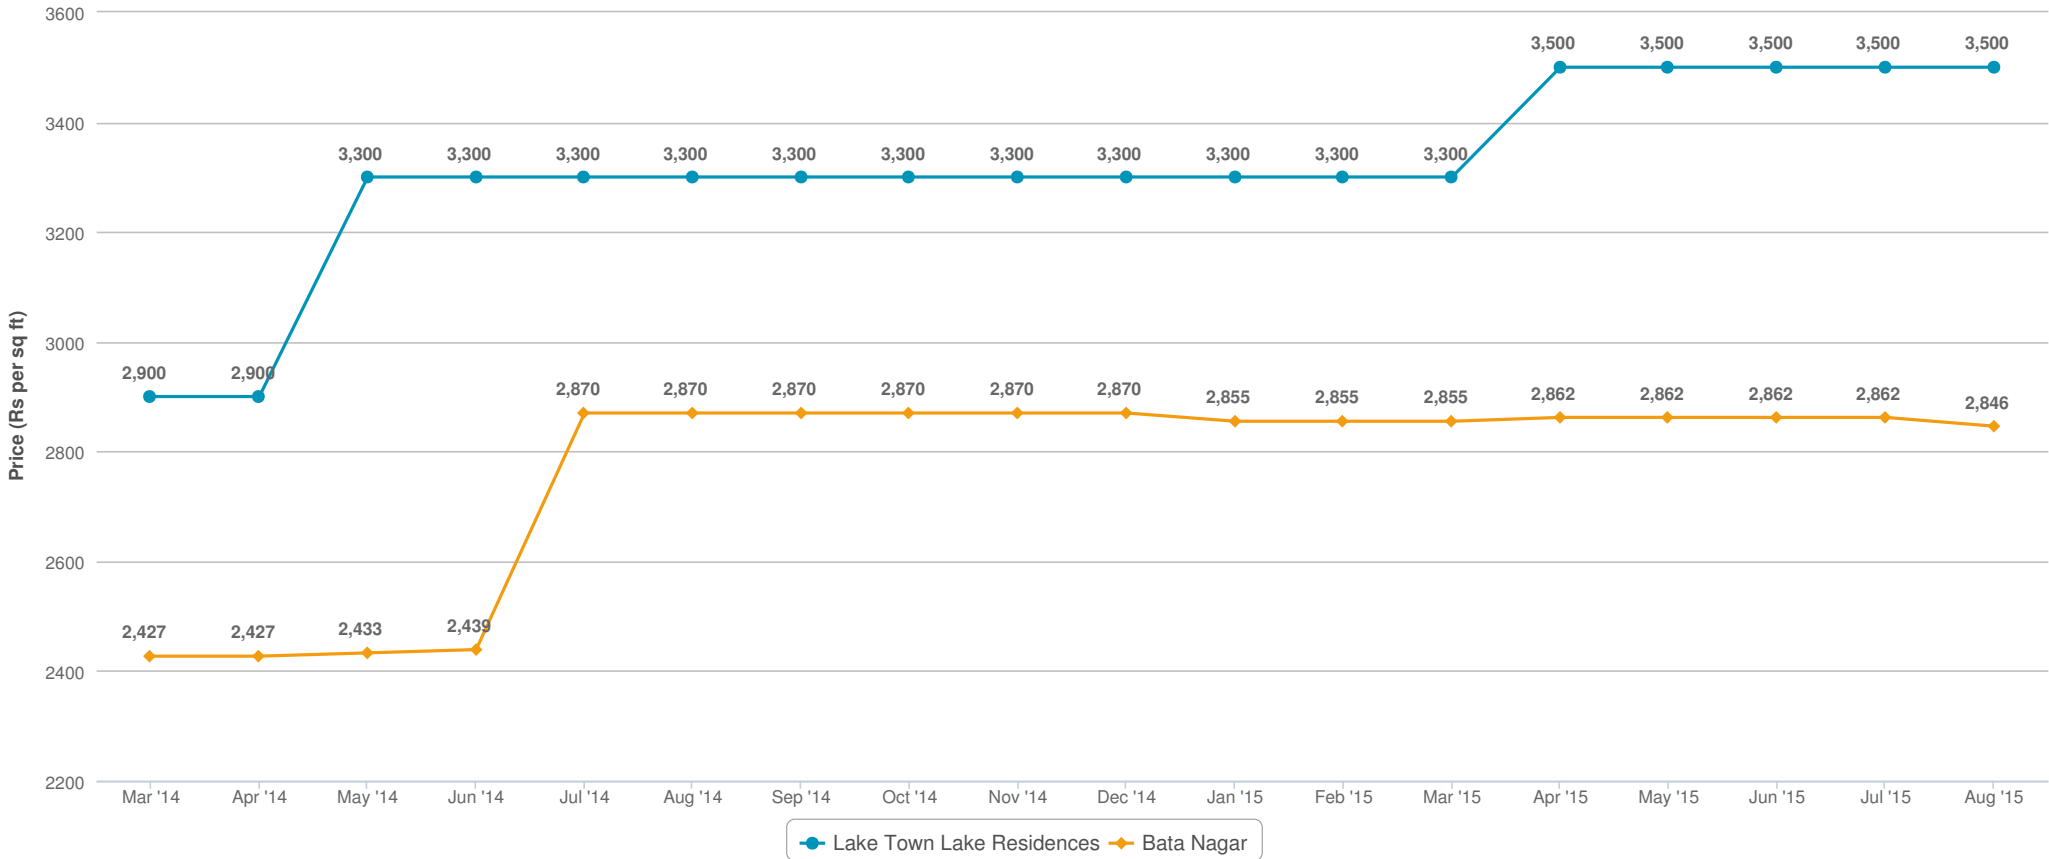

Price Trend Of Hiland Lake Town Lake Residences

Hiland Lake Town Lake Residences VS Bata Nagar, Kolkata

Property Type	2BHK+2T	3BHK+3T	4BHK+4T
Area (sq.ft.)	1428, 1480	1765, 1910	2600