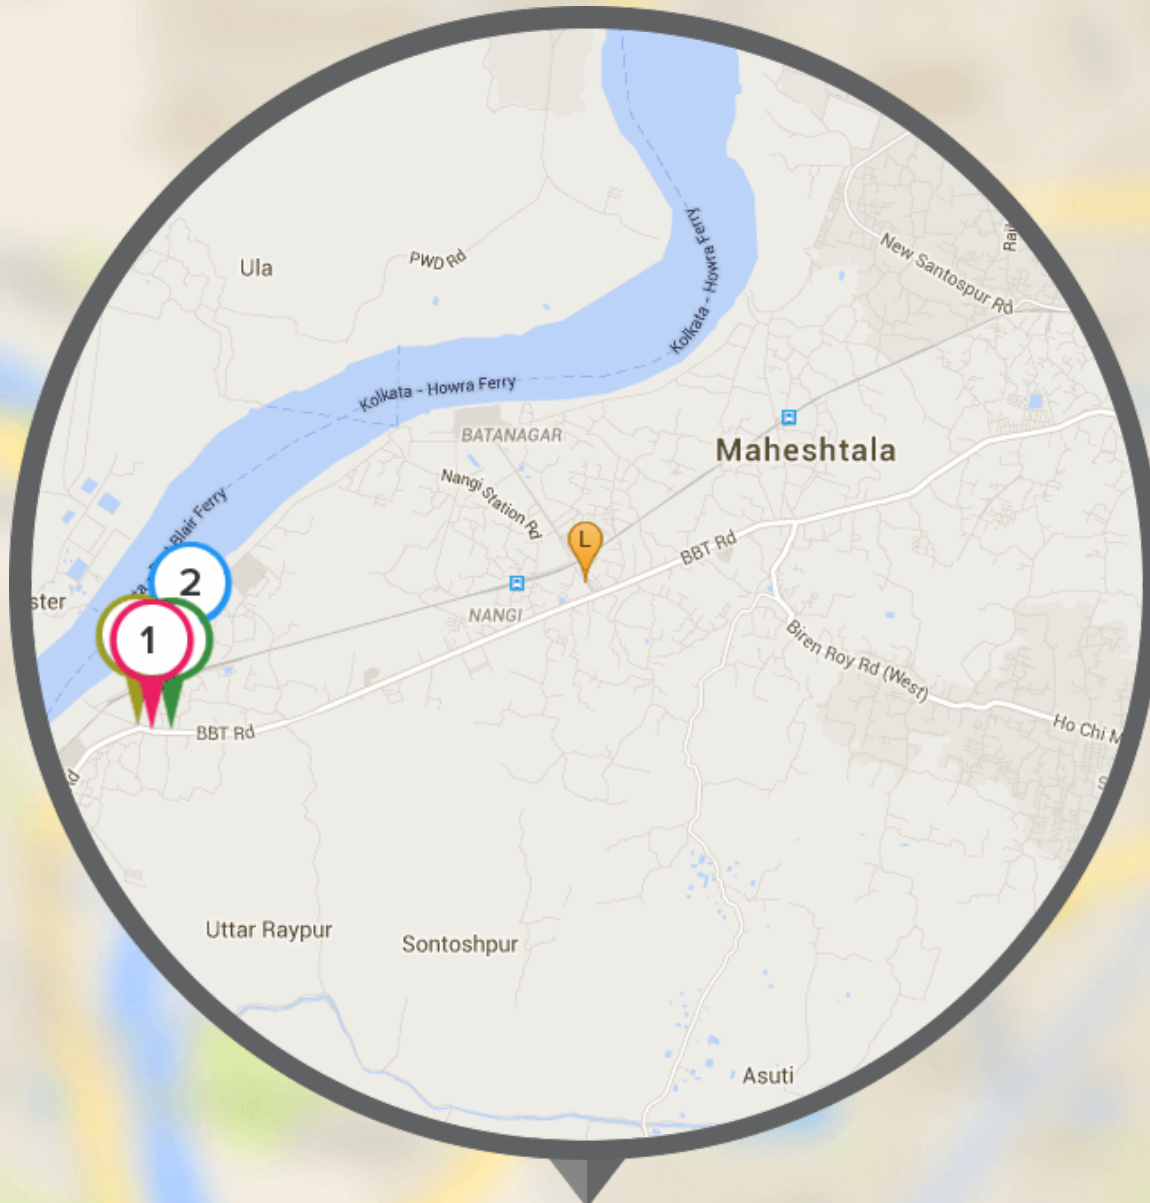

L Represents the location of
Hiland Lake Town Lake
Residences

Play Schools

Schools Near Hiland Lake Town Lake Residences, Kolkata

Schools

Top 5 Schools (within 5 kms)

- | | | |
|---|---|--------|
| 1 | P K High School
★★★★★ | 3.92Km |
| 2 | Bata Boys School
★★★★★ | 2.21Km |
| 3 | Carmel High School
★★★★ | 2.31Km |
| 4 | St. Stephen's School, Budge Budge
★★★★ | 4.06Km |
| 5 | Sarangabad High School
★★★★ | 2.62Km |

L Represents the location of Hiland Lake Town Lake Residences

Restaurants Near Hiland Lake Town Lake Residences, Kolkata

Top 4 Restaurants (within 5 kms)

- | | | | |
|---|---------------------|---|--------|
| 1 | Nawab Restaurant | ★ | 4.50Km |
| 2 | Aishariya Resturent | ★ | 3.99Km |
| 3 | Aaroz | ★ | 4.32Km |
| 4 | Aaheli Resturant | ★ | 4.62Km |

 Represents the location of Hiland Lake Town Lake Residences

Restaurants

Hospitals Near Hiland Lake Town Lake Residences, Kolkata

Hospitals

Top 4 Hospitals (within 5 kms)

- | | | | |
|---|-------------------------------|----|--------|
| 1 | Sarenga Primary Health Center | ★★ | 2.70Km |
| 2 | G R S M Rotary Eye Hospital | ★★ | 2.88Km |
| 3 | ESI Hospital | ★★ | 1.36Km |
| 4 | Rotary eye hospital | ★★ | 4.60Km |