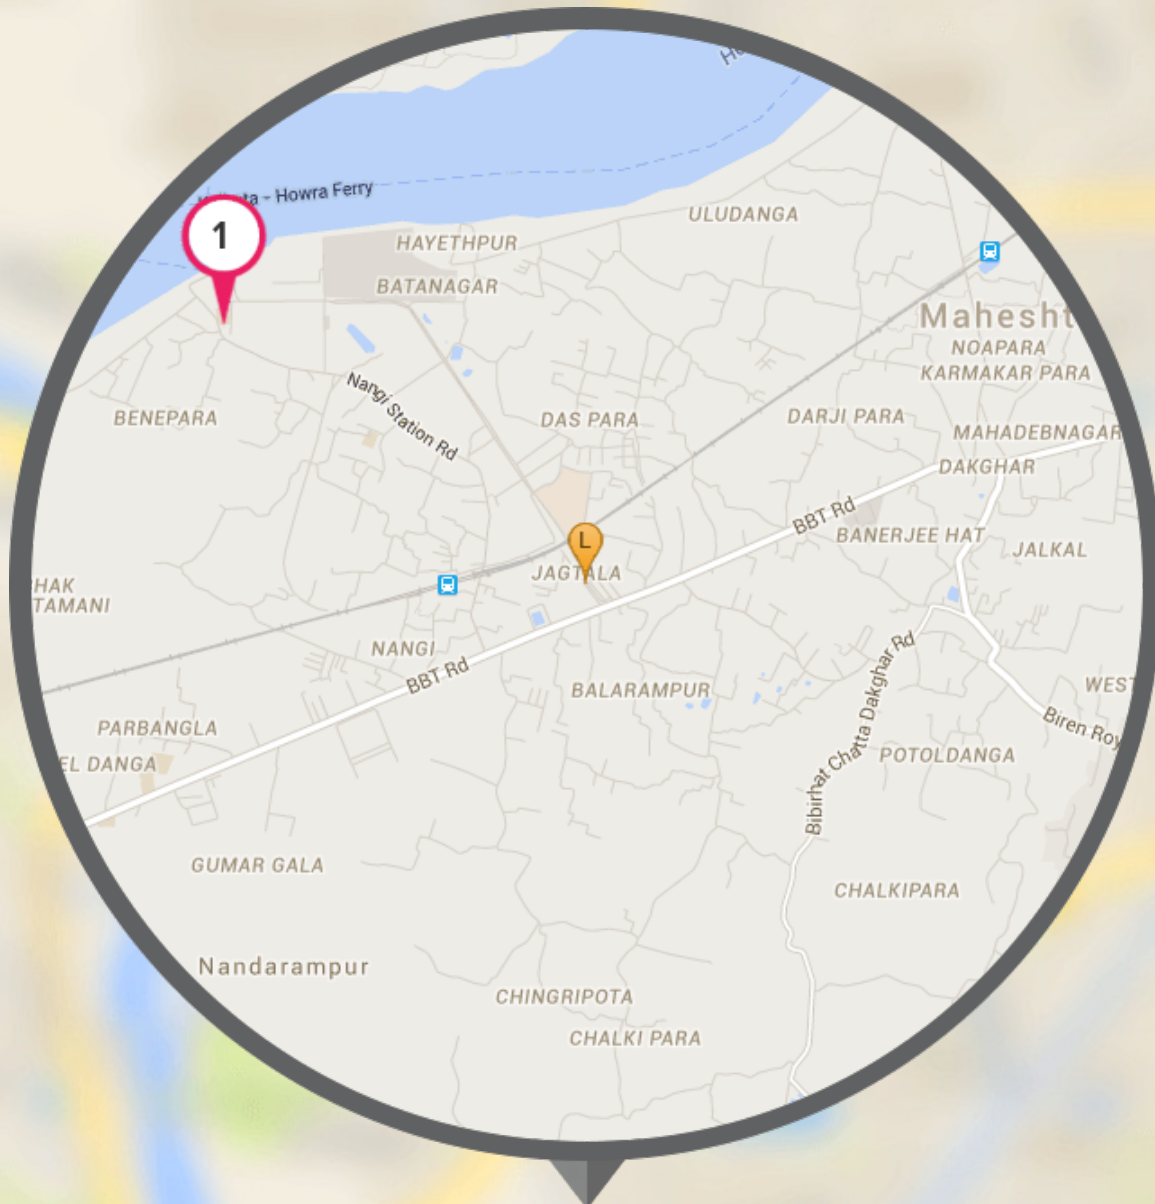

Hiland Greens

Bata Nagar, Kolkata

Project is expected to be delivered on Dec, 2017

LOCALITY INSIGHT

Everything you want to know about the locality

Top 1 Play Schools (within 5 kms)

1 Bata Kinder Garten School
★★★★★ 2.17Km

L Represents the location of Hiland Lake Town Lake Residences

Restaurants Near Hiland Lake Town Lake Residences, Kolkata

Top 4 Restaurants (within 5 kms)

- | | | | |
|---|---------------------|---|--------|
| 1 | Nawab Restaurant | ★ | 4.50Km |
| 2 | Aishariya Resturent | ★ | 3.99Km |
| 3 | Aaroz | ★ | 4.32Km |
| 4 | Aaheli Resturant | ★ | 4.62Km |