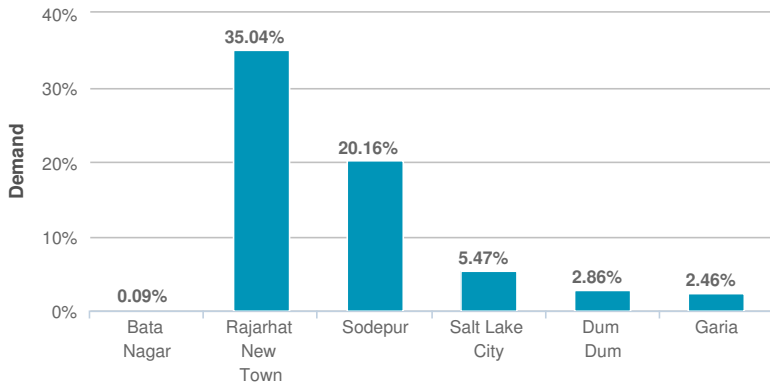

In comparison to locality, Hiland Lake Town Lake Residences is overpriced by Rs. null/sq. ft.

Highest price in the locality is for Hiland Lake Town Lake Residences at 3500/sq. ft. and it is in Ready to Move In stage.

Lowest price in the locality at Eden City City at 2650/sq. ft. and it is in Under Construction stage.

Analysis

- Lake Town Lake Residences has 3.60 % demand amongst all projects in Kolkata.
- The highest demand 47.48% in Kolkata is for Greens.
- The lowest demand 0.00% in Kolkata is for Golf Greens

Demand of projects in 5 km vicinity of Hiland Lake Town Lake Residences

Demand in popular localities of Kolkata

Analysis

- Bata Nagar has 0.09 % demand amongst all projects in Kolkata.
- The highest demand 35.04% in Kolkata is for Rajarhat New Town.
- The lowest demand 0.09% in Kolkata is for Bata Nagar