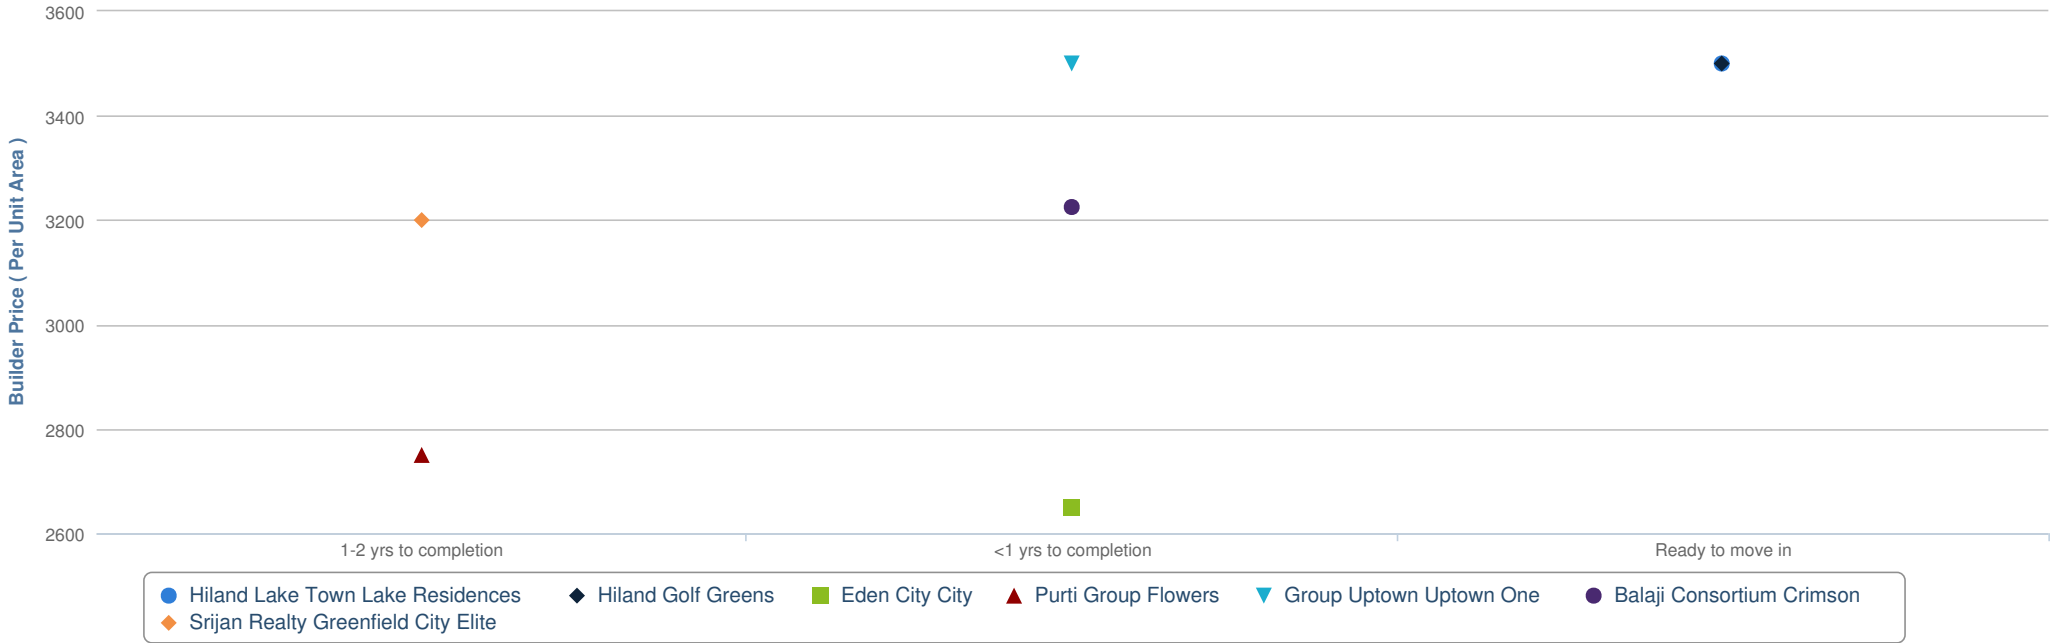

Demand Comparison

An understanding of how the strong/weak is the demand of current project and the current locality vis-a-vis others

Price Trend Of Hiland Lake Town Lake Residences

Hiland Lake Town Lake Residences VS Bata Nagar, Kolkata

Property Type	2BHK+2T	3BHK+3T	4BHK+4T
Area (sq.ft.)	1428, 1480	1765, 1910	2600

Price Versus Time-To-Completion

Current status of projects in 5 km vicinity of Hiland Lake Town Lake Residences

Hiland Lake Town Lake Residences's current price is Rs. 3500/sq. ft. and it is in Ready to Move In stage.